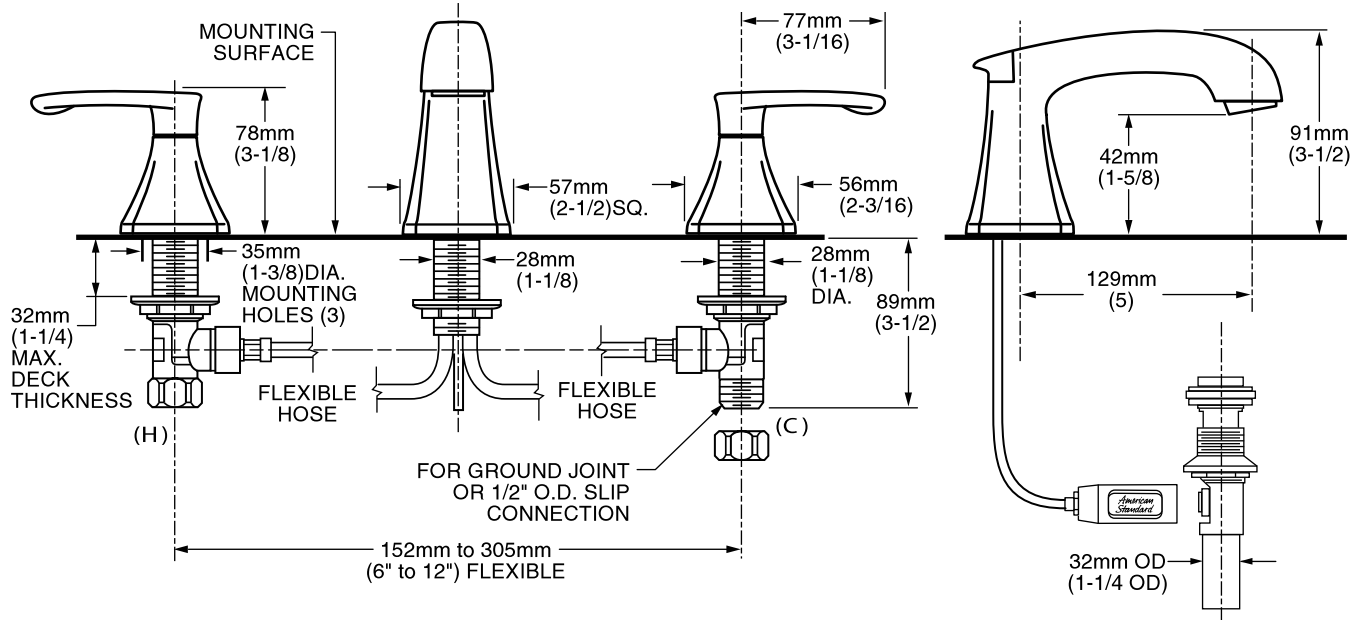

**MODEL NUMBER:**

☐ **7005.801 Widespread Lavatory**  
Metal Speed Connect® Pop-up drain.  
Metal Lever handles.

**GENERAL DESCRIPTION:**

Cast brass valve bodies with flexible hose connections for 6" to 12" (152mm to 305mm) installations. 1/4 turn washerless ceramic disc valve cartridges. Metal spout with metal color-matched underbody. One-half inch male inlet shanks with brass coupling nuts. 20" (500mm) long flexible stainless steel drain cable is pre-assembled to faucet body. Metal Speed Connect® drain body with 1-1/4 inch (32mm) tail piece. 1.5 gpm/5.7L/min. maximum flow rate.

**PRODUCT FEATURES:**

**Ceramic Disc Valve Cartridges:** Assures a lifetime of drip-free performance.

**Cast Brass Valve Bodies:** Durable. Ideal for prolonged contact with water.

**Low Lead:** Meets NSF Standard 61/Section 9 & Prop 65 lead requirements.

**Exclusive Speed Connect Metal Drain:**

- Fewer Parts - installs in less time.
- No adjustments required - seals the first time, every time.
- Flexible stainless steel cable - installs effortlessly in tight spaces.

**Choice of Finishes:** Available in Polished Chrome, Satin Nickel (PVD) or Blackened Bronze (PVD).

**SUGGESTED SPECIFICATION:**

Two handle widespread lavatory faucet shall feature cast brass valve bodies with flexible hose connections for 6" to 12" installations. Shall also feature 1/4 turn washerless ceramic disc valve cartridges. Shall also feature a metal drain body with stainless steel cable actuation. Fitting shall be American Standard Model #7005.801.\_\_\_\_.