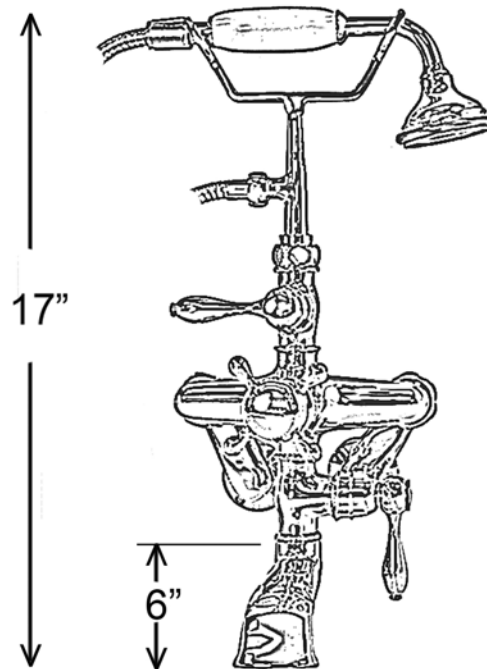

THERMOSTATIC TUB FILLER WITH HANDSHOWER

Cat. No.
7393

Features:

- ▶ Solid Brass Construction
- ▶ Thermostatic Temperature Control within 1°C
- ▶ Temperature Stop
- ▶ Central Temperature Dial
- ▶ Anti-syphon system
- ▶ Extends 8 1/2" from wall
- ▶ Telephone Style Hand Shower with backflow preventor
- ▶ Swing Arm Couplers Included
- ▶ 5" Handshower Hose
- ▶ Available in 4 finishes

Finishes:

- CP** Polished Chrome
- BP** Polished Brass
- SN** Brushed Nickel
- ORB** Oil Rubbed Bronze

Dimensions are nominal and may vary. Dimensions and specifications subject to change without notice.