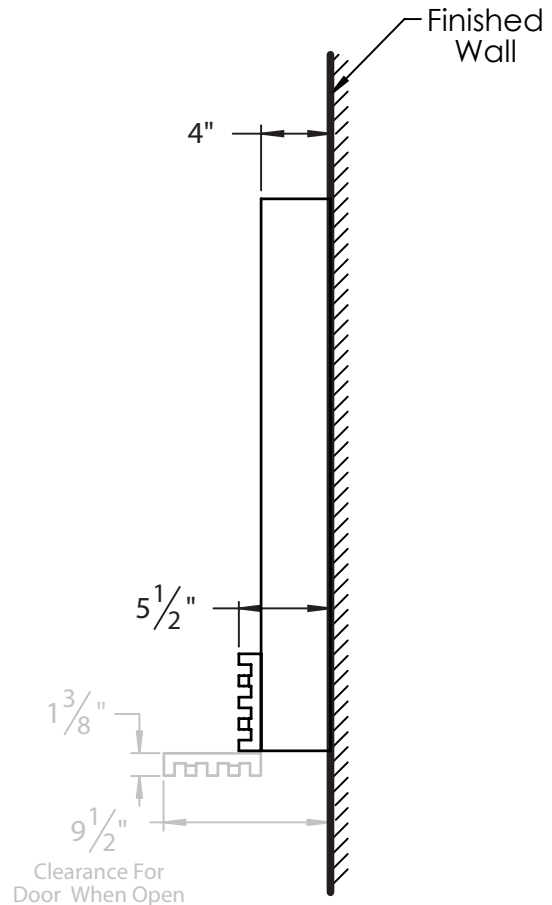

PRODUCT DESCRIPTION

9723 Series 20" Mirrored Wall Cabinet

- Available in High Gloss White (WHG)
- Concealed Storage Cabinet with Drop Down Door
- Includes Wall Cleat For Easy Installation

PRODUCT MEASUREMENTS

- Width: 20"
- Depth: 5.5"
- Height: 32"

RECOMMENDED ACCESSORIES

- 5243 Vanity

ROUGHING-IN DIMENSIONS

Note: Due to production and material variances, overall product dimensions may vary by 3/16" - 1/4"

FRONT VIEW

SIDE VIEW