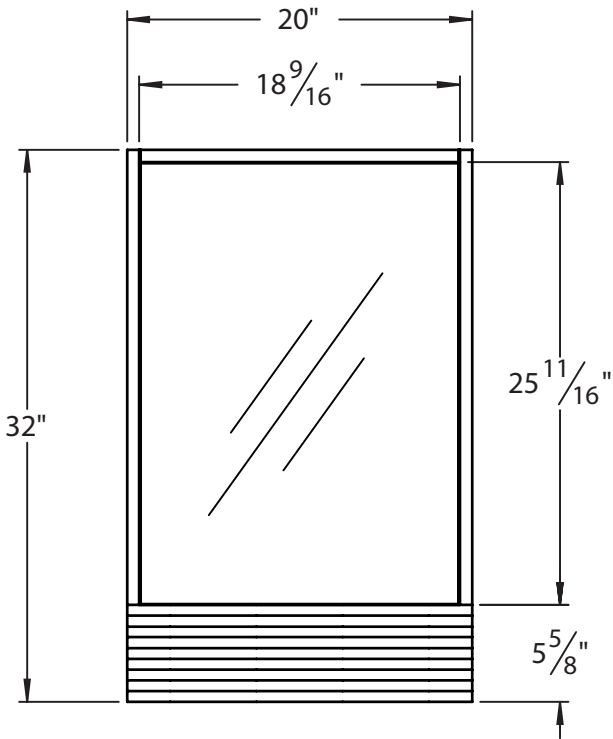

PRODUCT DESCRIPTION

9723 Series 20" Mirrored Wall Cabinet

- Available in High Gloss White (WHG)
- Concealed Storage Cabinet with Drop Down Door
- Includes Wall Cleat For Easy Installation

PRODUCT MEASUREMENTS

- Width: 20"
- Depth: 5.5"
- Height: 32"

RECOMMENDED ACCESSORIES

- 5243 Vanity

ROUGHING-IN DIMENSIONS

Note: Due to production and material variances, overall product dimensions may vary by 3/16" - 1/4"

FRONT VIEW

SIDE VIEW