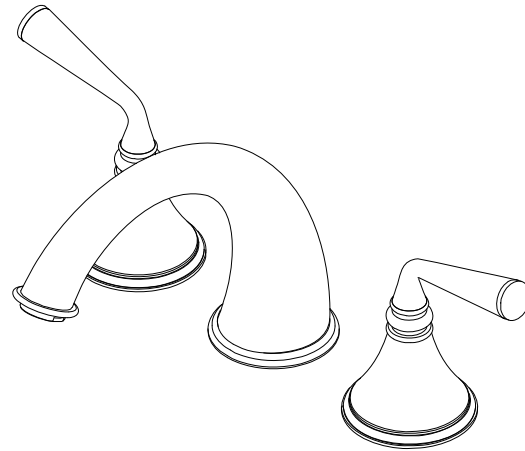

Features

- Brass construction with choice of 18 finishes
- Two Lever handles
- Quarter-turn, ceramic disc cartridges, 3/4" Valves
- Flexible Stainless Steel supply hoses for easy installation
- Full Flow

JASMIN

Roman Tub Filler 3/4" Valves
Model: 5ARBJSL XX-XX

Critical Dimensions

Features

- Brass construction with choice of 18 finishes
- Two Lever handles
- Quarter-turn, ceramic disc cartridges, 1/2" Valves
- Flexible Stainless Steel supply hoses for easy installation
- Full Flow

JASMIN

Roman Tub Filler 1/2" Valves
Model: 5ERBJSL XX-XX

Critical Dimensions