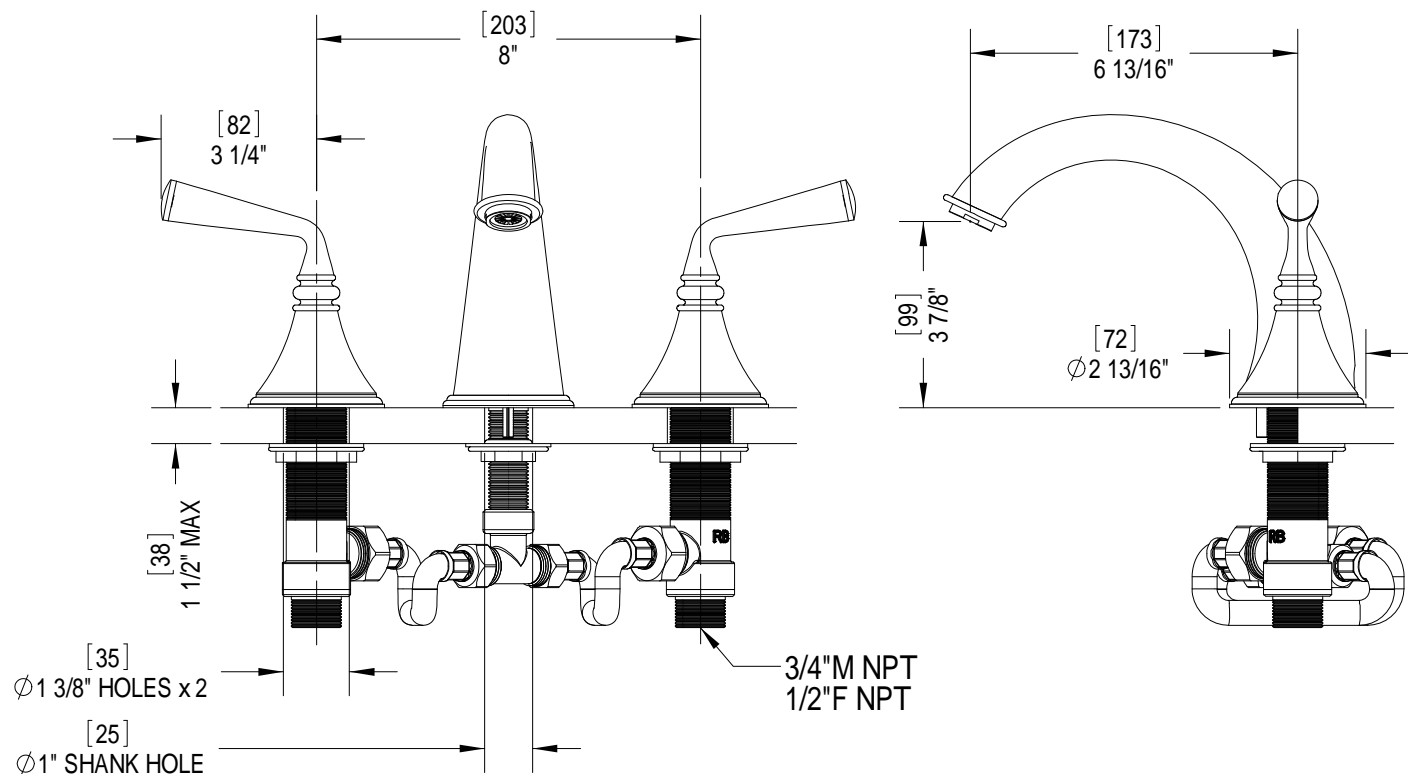

Features

- Brass construction with choice of 18 finishes
- Two Lever handles
- Quarter-turn, ceramic disc cartridges, 3/4" Valves
- Flexible Stainless Steel supply hoses for easy installation
- Full Flow

JASMIN

Roman Tub Filler 3/4" Valves
Model: 5ARBJSL XX-XX

Critical Dimensions

Features

- Brass construction with choice of 18 finishes
- Two Lever handles
- Quarter-turn, ceramic disc cartridges, 1/2" Valves
- Flexible Stainless Steel supply hoses for easy installation
- Full Flow

JASMIN

Roman Tub Filler 1/2" Valves
Model: 5ERBJSL XX-XX

Critical Dimensions