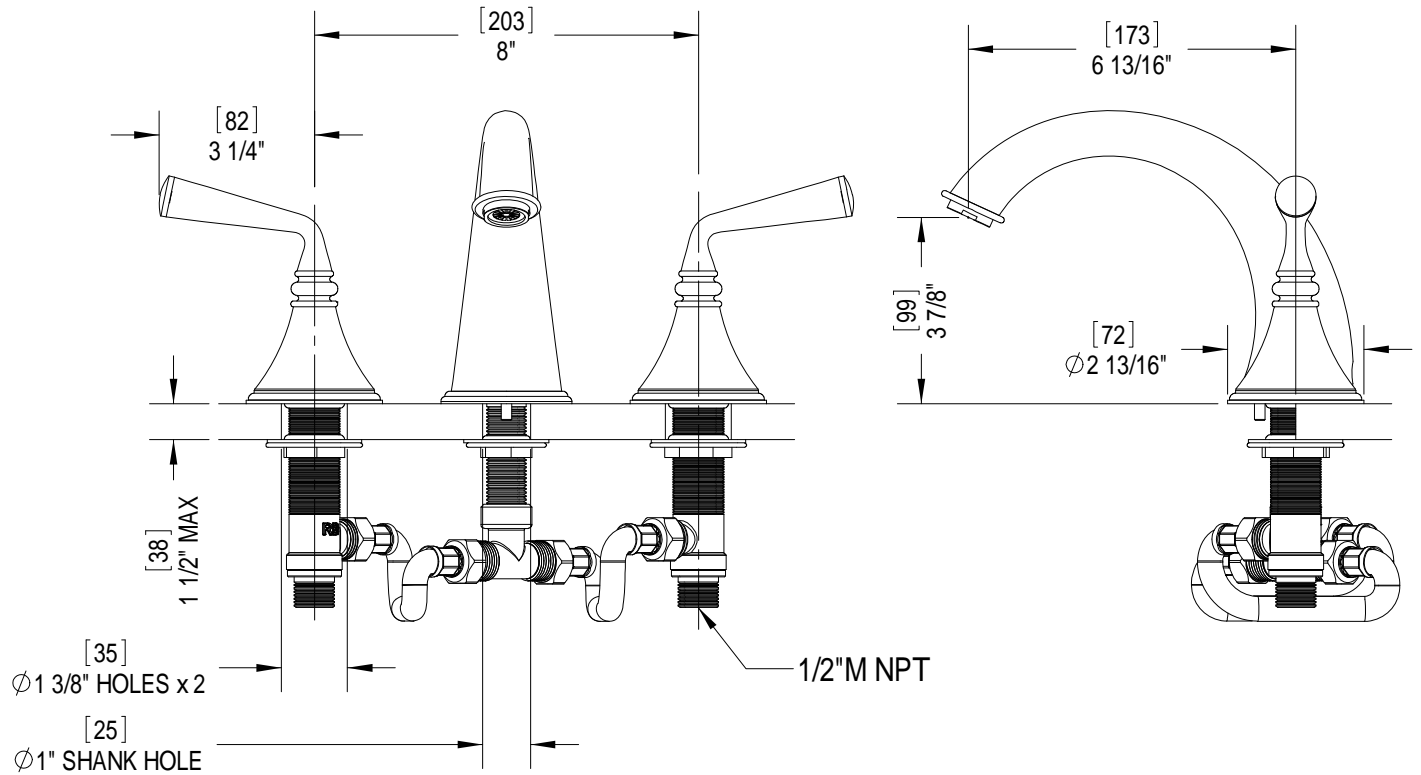

JASMIN

Roman Tub Filler 3/4" Valves
Model: 5ARBJSL XX-XX

Critical Dimensions

Features

- Brass construction with choice of 18 finishes
- Two Lever handles
- Quarter-turn, ceramic disc cartridges, 1/2" Valves
- Flexible Stainless Steel supply hoses for easy installation
- Full Flow

JASMIN

Roman Tub Filler 1/2" Valves
Model: 5ERBJSL XX-XX

Critical Dimensions