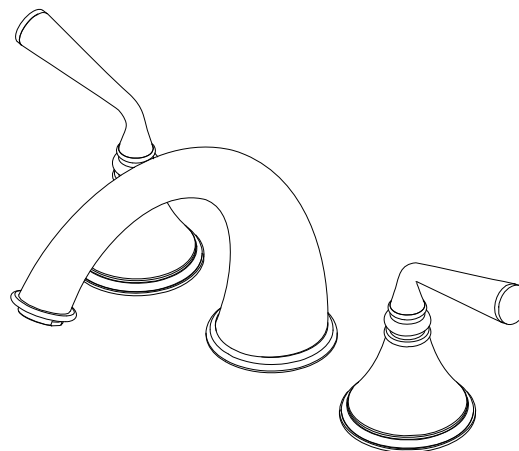

Features

- Brass construction with choice of 18 finishes
- Two Lever handles
- Quarter-turn, ceramic disc cartridges, 3/4" Valves
- Flexible Stainless Steel supply hoses for easy installation
- Full Flow

JASMIN

Roman Tub Filler 3/4" Valves
Model: 5ARBJSL XX-XX

Critical Dimensions

Features

- Brass construction with choice of 18 finishes
- Two Lever handles
- Quarter-turn, ceramic disc cartridges, 1/2" Valves
- Flexible Stainless Steel supply hoses for easy installation
- Full Flow

JASMIN

Roman Tub Filler 1/2" Valves
Model: 5ERBJSL XX-XX

Critical Dimensions