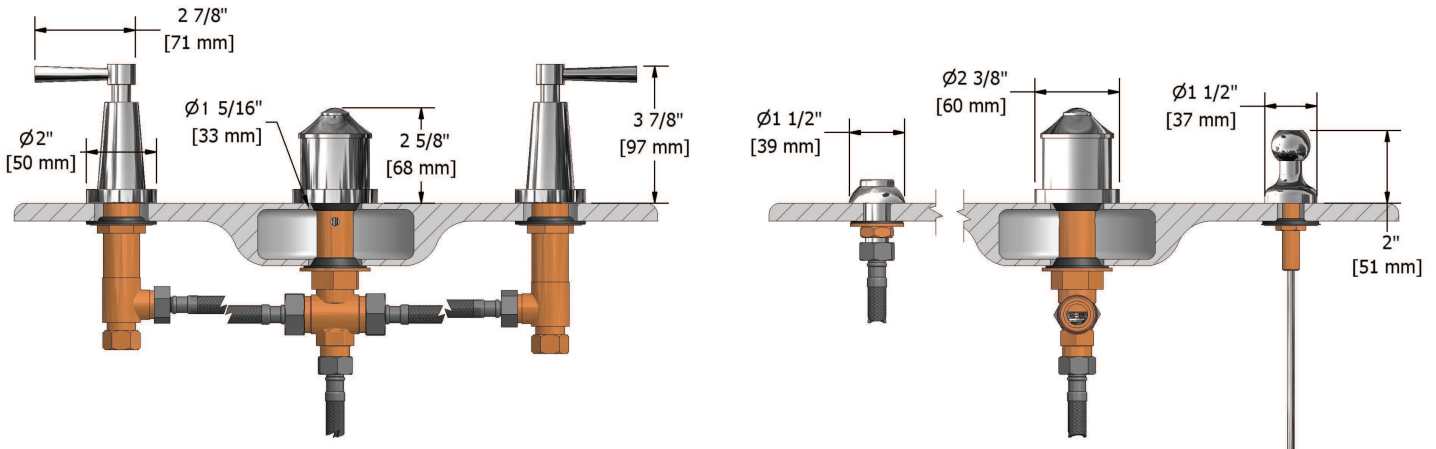

4-piece bidet faucet with integrated vaccum breaker
PA09LXX

Specifications

Descriptions

- 1/2" inlet male NPT
- Pop-up drain
- Ceramic cartridge
- Jet
- Integrated vaccum breaker

Available colors

- C : Chrome
- BN : Brushed nickel (PVD)
- PN : Polished nickel (PVD)

Cartridges

- Cold: #401-080 - Hot: #401-079

Certifications

- CSA B125.1
- ASME A112.18.1
- CMR248 Approval

Sizes, models and finishes may differ from those presented.

Warranty

The Riobel inc. product carries a limited LIFETIME warranty on the finish Chrome, Gold (PVD), Brushed nickel (PVD), Night brushed (PVD), Polished nickel (PVD) and all working parts and is guaranteed from the initial date of purchase against all manufacturing defects. Other finished 1 year.