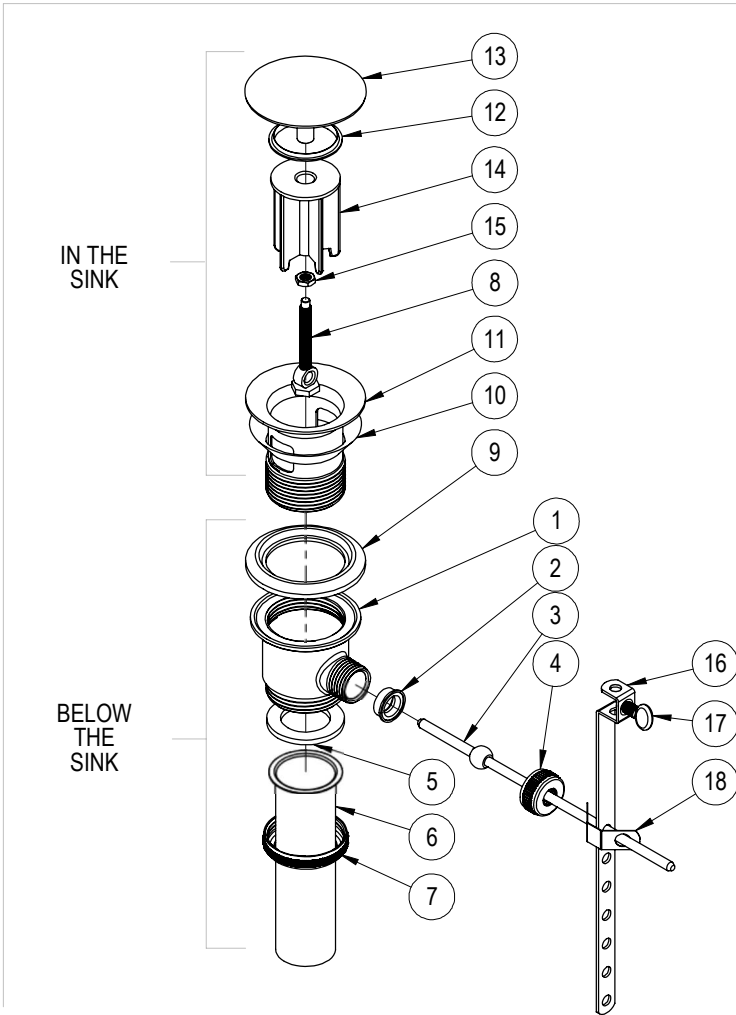

Exposed Pop-Up Drain (Oversize Plug)

TEL: 905-851-6781
FAX: 905-851-8031
TOLL FREE: 800-461-5901

THE **Rubinet** FAUCET COMPANY

www.rubinet.com

Exposed Pop-Up Drain (Oversize Plug)

ITEM NO.	DESCRIPTION	QTY.
1	Tailpiece Body (Oversize)	1
2	Lift Rod Teflon Insert	1
3	Tail Piece Lift Rod	1
4	Tail Piece Tie Down Nut	1
5	Tail Pipe Washer	1
6	Tail Pipe	1
7	Tail Pipe Nut	1
8	Oversize Plug Adjustment Screw	1
9	Pop-Up Basket Washer (Under Deck)	1
10	Pop-Up Basket Washer (Sink)	1
11	Pop-Up Basket	1
12	Push-Up Plug Seal	1
13	Oversize Plug	1
14	Oversize Plug Guide	1
15	Plug Adjustment Nut	1
16	Pop-Up Ladder	1
17	Pop-Up Ladder Thumb Screw	1
18	Pop-Up Ladder Spring Clip	1