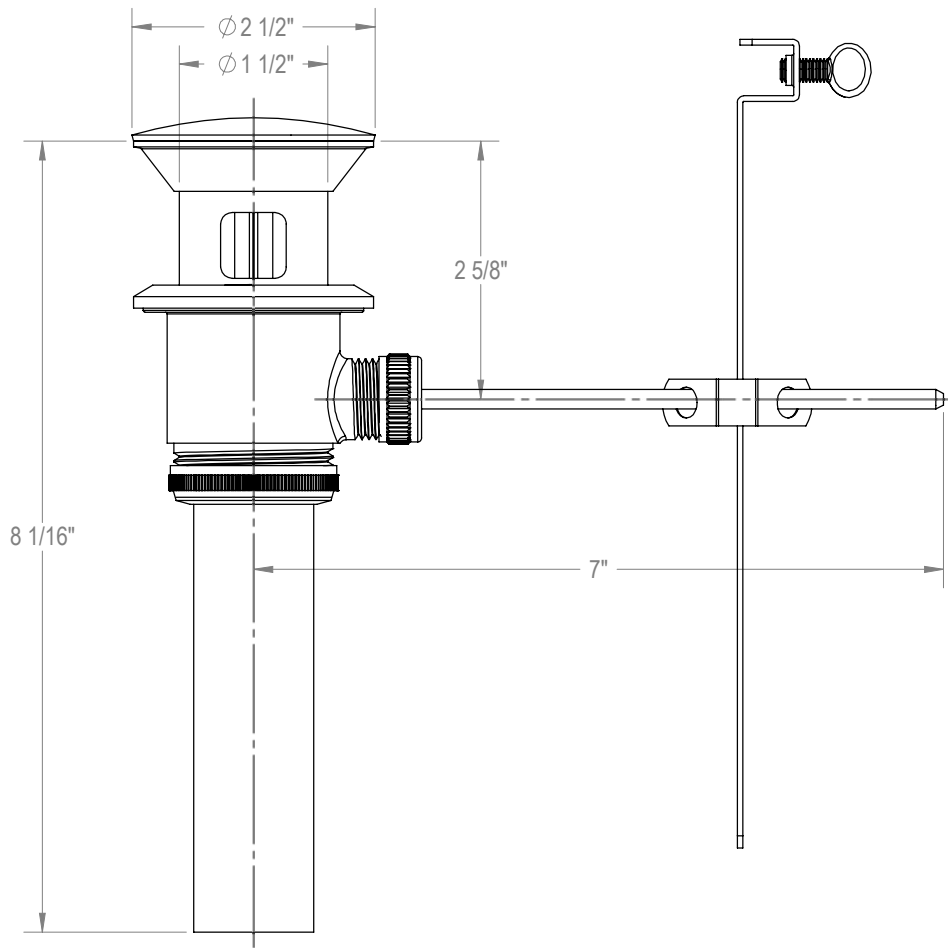

Exposed Pop-Up Drain (Oversize Plug)

TEL: 905-851-6781
FAX: 905-851-8031
TOLL FREE: 800-461-5901

THE **Rubinet** FAUCET COMPANY

www.rubinet.com

Exposed Pop-Up Drain (Oversize Plug)

ITEM NO.	DESCRIPTION	QTY.
1	Tailpiece Body (Oversize)	1
2	Lift Rod Teflon Insert	1
3	Tail Piece Lift Rod	1
4	Tail Piece Tie Down Nut	1
5	Tail Pipe Washer	1
6	Tail Pipe	1
7	Tail Pipe Nut	1
8	Oversize Plug Adjustment Screw	1
9	Pop-Up Basket Washer (Under Deck)	1
10	Pop-Up Basket Washer (Sink)	1
11	Pop-Up Basket	1
12	Push-Up Plug Seal	1
13	Oversize Plug	1
14	Oversize Plug Guide	1
15	Plug Adjustment Nut	1
16	Pop-Up Ladder	1
17	Pop-Up Ladder Thumb Screw	1
18	Pop-Up Ladder Spring Clip	1