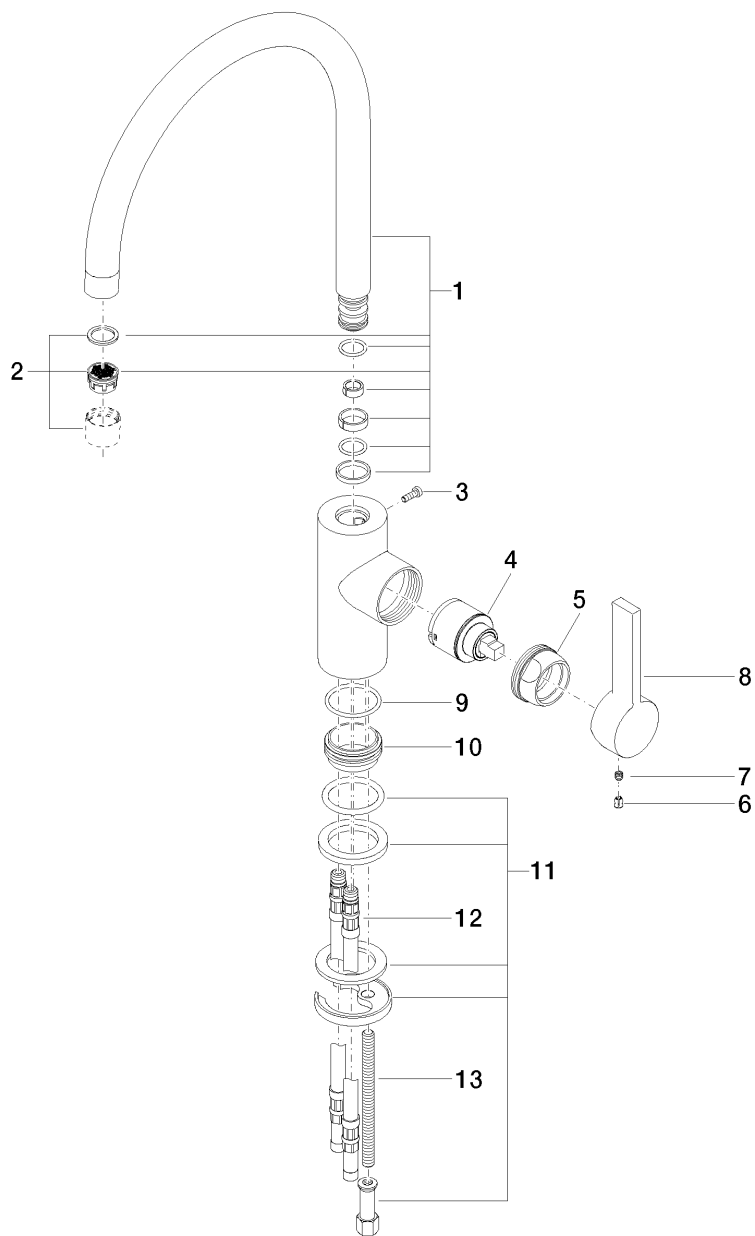

Product specifications

- **9 1/2" projection**
- Swivel spout 360°
- Total height 15 1/2"
- Height to aerator/spout outlet 9 1/2"
- 1 3/8" hole diameter
- M 22 x 1 aerator – female thread
- Ceramic disc cartridge
- 2x M 10 x 1 x 16 1/2" high pressure hose
- Water flow rate limited to max. 1.5 gpm
- low lead compliant

[ADA]

Combination with hand spray set or profi hand spray set not possible

Surfaces

- chrome 33816875-000010
- matt platinum 33816875-060010

Exploded assembly drawing

Order quantity

No.	Article number	Name	Installation quantity
1	90282220203ff	spout	1
2	90230100402ff	aerator	1
3	09303008090	screw	1
4	09150503490	cartridge	1
5	092404107ff	nut	1
6	09312001790	plug	1
7	09311103090	pin	1
8	092079040ff	handle	1
9	09141011990	seal	1
10	092810109-07	ring	1
11	0430110858890	fixing set	1
12	0430040450090	hose	2
13	09311101290	pin	1