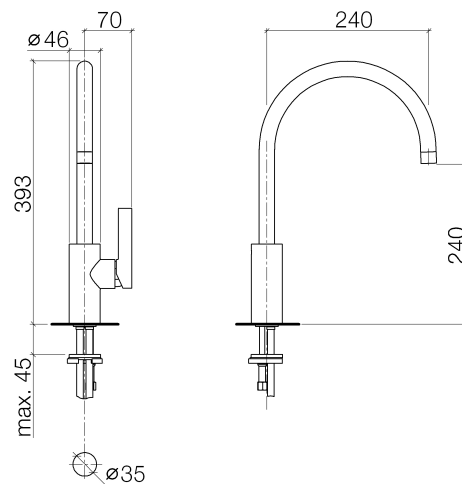

Product specifications

- **9 1/2" projection**
- Swivel spout 360°
- Total height 15 1/2"
- Height to aerator/spout outlet 9 1/2"
- 1 3/8" hole diameter
- M 22 x 1 aerator – female thread
- Ceramic disc cartridge
- 2x M 10 x 1 x 16 1/2" high pressure hose
- Water flow rate limited to max. 1.5 gpm
- low lead compliant

[ADA]

Combination with hand spray set or profi hand spray set not possible

Surfaces

- chrome 33816875-000010
- matt platinum 33816875-060010

Exploded assembly drawing

Order quantity

No.	Article number	Name	Installation quantity
1	90282220203ff	spout	1
2	90230100402ff	aerator	1
3	09303008090	screw	1
4	09150503490	cartridge	1
5	092404107ff	nut	1
6	09312001790	plug	1
7	09311103090	pin	1
8	092079040ff	handle	1
9	09141011990	seal	1
10	092810109-07	ring	1
11	0430110858890	fixing set	1
12	0430040450090	hose	2
13	09311101290	pin	1