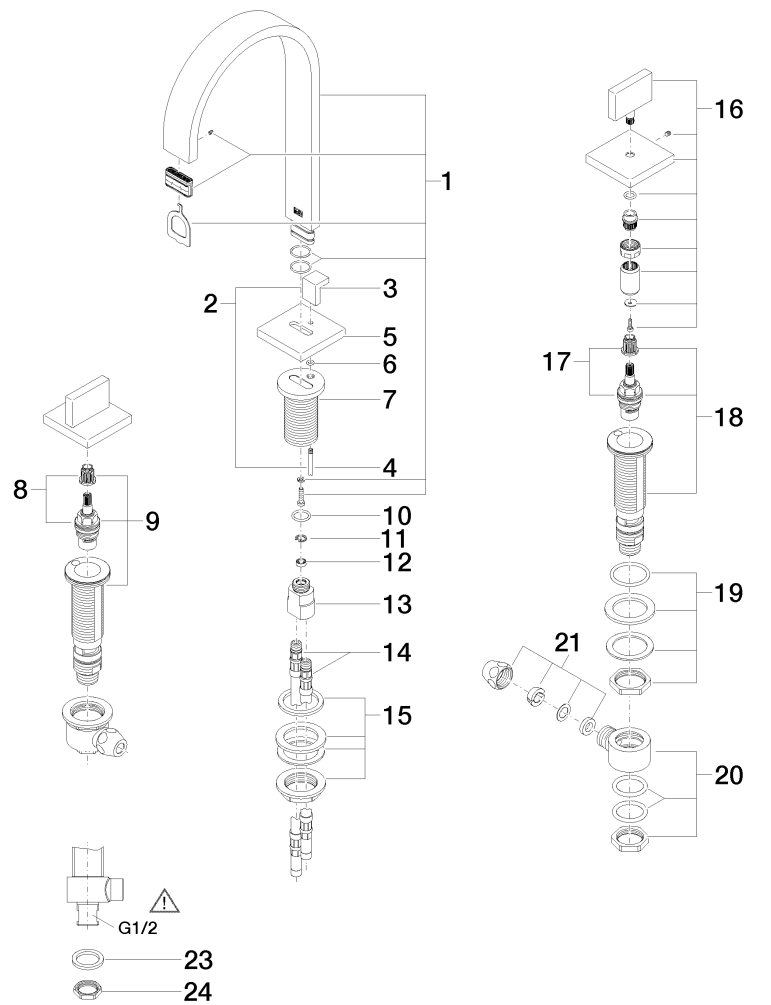

**Exploded assembly drawing**

22 — Ablaufgarnitur 04.11.01.023.00-ff

**Order quantity**

<b>No.</b>	<b>Article number</b>	<b>Name</b>	<b>Installation quantity</b>
1	90282215800ff	spout	1
2	04207803080ff	pull-rod	1
3	092078030ff	handle	1
4	093109080ff	pull-rod	1
5	092778032ff	rosette	1
6	09141016690	seal	1
7	0911100541090	connection	1
8	9090031520090	top	1
9	0417110455290	side panel	1
10	09141013090	seal	1
11	09160101690	ring	1
12	09230103390	flow reducer	1
13	0911100551090	connection	1
14	0430040160090	hose	2
15	0423100090190	fixing set	1
16	90207800201ff	handle	2
17	9090031530090	top	1
18	0417110455390	side panel	1
19	0423100327890	fixing set	2
20	0417110231090	distributor	2
21	04233004000ff	threaded connector	4
22	04110102300ff	pop-up waste	1
23	09301105990	disc	2
24	09231001290	nut	2