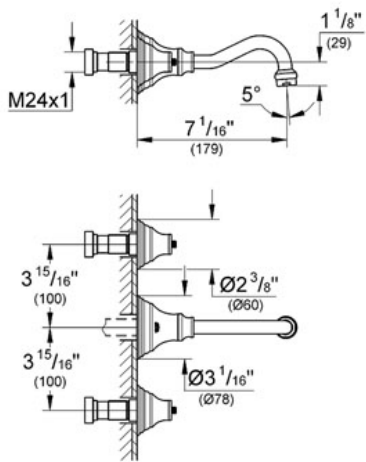

BRIDGEFORD Three-hole basin mixer 1/2"

MODEL # 20135

Pure Freude an Wasser

GROHE

GROHE America, Inc | 200 North Gary Avenue, Suite G, Roselle, IL 60172
Phone: +1 (800) 444-7643 | Fax: +1 (800) 225-2778 | us-customerservice@grohe.com

Product Description: Three-hole basin mixer 1/2"

Standard Specification:

- GROHE StarLight® finish
- Wall mount
- Handles sold separately
- 7 1/6" (180 mm) spout
- Set for final installation for 33 885
- Max Flow Rate 1.5 gpm (5.7 L/min)

Applicable Codes & Standards:

- Energy Policy Act of 1992
- NSF 61
- ASME A112.18.1/CSA B125.1
- US Federal and State material regulations
- EPA WaterSense®

Color:

- 20135 000 chrome
- 20135 EN0 Brushed Nickel
- 20135 ZB0 Oil Rubbed Bronze