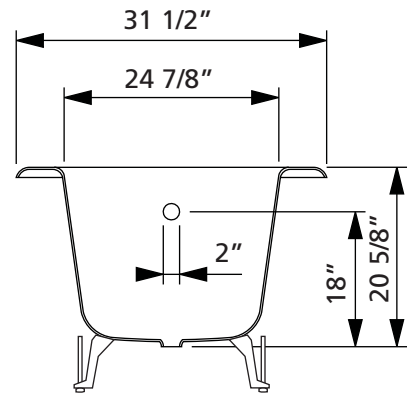

DROP-IN Cast Iron Bath | #2187 | Overall Length 59"
215 lbs, 38 gallons, 145 litres

Note: Adjustable feet raise tub 3 1/4" to 6 1/4" from floor to bottom of drain hole.

DROP-IN Cast Iron Bath | #2190 | Overall Length 67"
275 lbs, 58 gallons, 220 litres

Note: Adjustable feet raise tub 3 1/4" to 6 1/4" from floor to bottom of drain hole.

DROP-IN Cast Iron Bath | #2193 | Overall Length 71"
 340 lbs, 67.5 gallons, 255 litres

Note: Adjustable feet raise tub 3 1/4" to 6 1/4" from floor to bottom of drain hole.