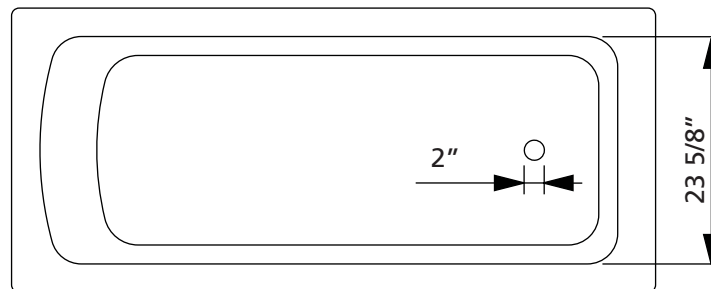

DROP-IN Cast Iron Bath | #2187 | Overall Length 59"
215 lbs, 38 gallons, 145 litres

Note: Adjustable feet raise tub 3 1/4" to 6 1/4" from floor to bottom of drain hole.

DROP-IN Cast Iron Bath | #2190 | Overall Length 67"
275 lbs, 58 gallons, 220 litres

Note: Adjustable feet raise tub 3 1/4" to 6 1/4" from floor to bottom of drain hole.

DROP-IN Cast Iron Bath | #2193 | Overall Length 71"
 340 lbs, 67.5 gallons, 255 litres

Note: Adjustable feet raise tub 3 1/4" to 6 1/4" from floor to bottom of drain hole.