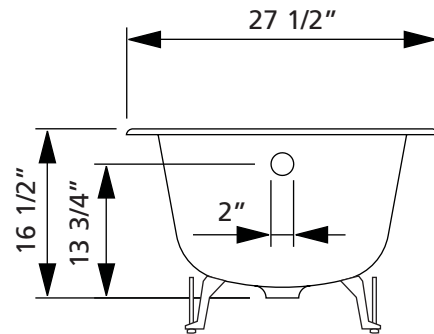

DROP-IN Cast Iron Bath | #2187 | Overall Length 59"
215 lbs, 38 gallons, 145 litres

Note: Adjustable feet raise tub 3 1/4" to 6 1/4" from floor to bottom of drain hole.

DROP-IN Cast Iron Bath | #2190 | Overall Length 67"
275 lbs, 58 gallons, 220 litres

Note: Adjustable feet raise tub 3 1/4" to 6 1/4" from floor to bottom of drain hole.

DROP-IN Cast Iron Bath | #2193 | Overall Length 71"
 340 lbs, 67.5 gallons, 255 litres

Note: Adjustable feet raise tub 3 1/4" to 6 1/4" from floor to bottom of drain hole.