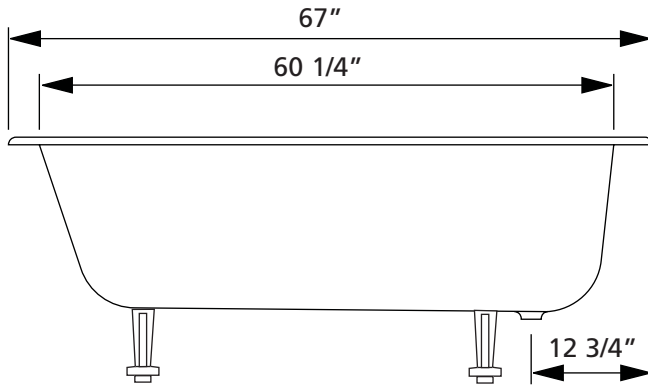

DROP-IN Cast Iron Bath | #2187 | Overall Length 59"
215 lbs, 38 gallons, 145 litres

Note: Adjustable feet raise tub 3 1/4" to 6 1/4" from floor to bottom of drain hole.

DROP-IN Cast Iron Bath | #2190 | Overall Length 67"
275 lbs, 58 gallons, 220 litres

Note: Adjustable feet raise tub 3 1/4" to 6 1/4" from floor to bottom of drain hole.

DROP-IN Cast Iron Bath | #2193 | Overall Length 71"
 340 lbs, 67.5 gallons, 255 litres

Note: Adjustable feet raise tub 3 1/4" to 6 1/4" from floor to bottom of drain hole.