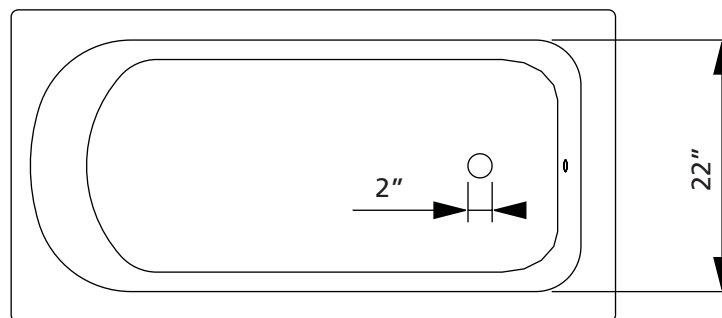

DROP-IN Cast Iron Bath | #2187 | Overall Length 59"
215 lbs, 38 gallons, 145 litres

Note: Adjustable feet raise tub 3 1/4" to 6 1/4" from floor to bottom of drain hole.

DROP-IN Cast Iron Bath | #2190 | Overall Length 67"
275 lbs, 58 gallons, 220 litres

Note: Adjustable feet raise tub 3 1/4" to 6 1/4" from floor to bottom of drain hole.

DROP-IN Cast Iron Bath | #2193 | Overall Length 71"
 340 lbs, 67.5 gallons, 255 litres

Note: Adjustable feet raise tub 3 1/4" to 6 1/4" from floor to bottom of drain hole.