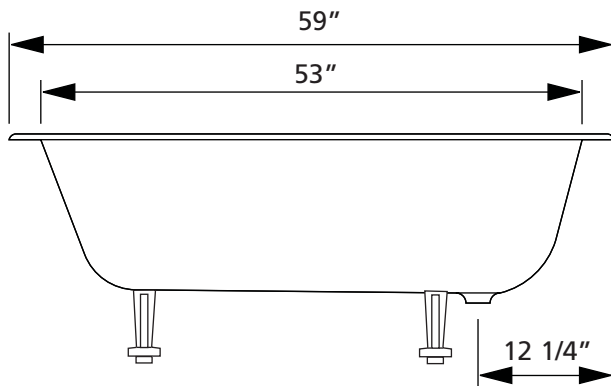

DROP-IN Cast Iron Bath | #2187 | Overall Length 59"
215 lbs, 38 gallons, 145 litres

Note: Adjustable feet raise tub 3 1/4" to 6 1/4" from floor to bottom of drain hole.

DROP-IN Cast Iron Bath | #2190 | Overall Length 67"
275 lbs, 58 gallons, 220 litres

Note: Adjustable feet raise tub 3 1/4" to 6 1/4" from floor to bottom of drain hole.

DROP-IN Cast Iron Bath | #2193 | Overall Length 71"
 340 lbs, 67.5 gallons, 255 litres

Note: Adjustable feet raise tub 3 1/4" to 6 1/4" from floor to bottom of drain hole.