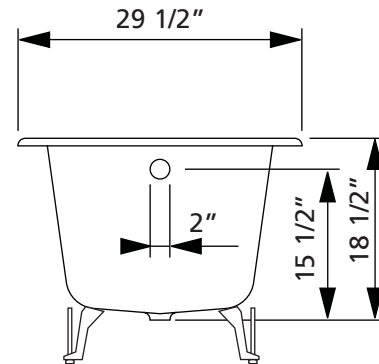

DROP-IN Cast Iron Bath | #2187 | Overall Length 59"
215 lbs, 38 gallons, 145 litres

Note: Adjustable feet raise tub 3 1/4" to 6 1/4" from floor to bottom of drain hole.

DROP-IN Cast Iron Bath | #2190 | Overall Length 67"
275 lbs, 58 gallons, 220 litres

Note: Adjustable feet raise tub 3 1/4" to 6 1/4" from floor to bottom of drain hole.

DROP-IN Cast Iron Bath | #2193 | Overall Length 71"
 340 lbs, 67.5 gallons, 255 litres

Note: Adjustable feet raise tub 3 1/4" to 6 1/4" from floor to bottom of drain hole.