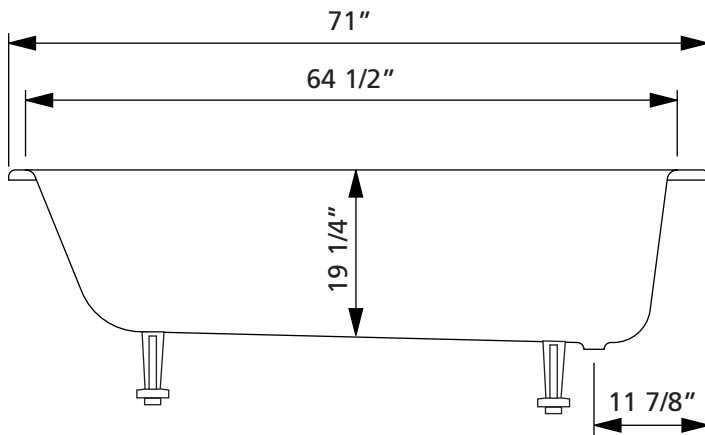

DROP-IN Cast Iron Bath | #2187 | Overall Length 59"
215 lbs, 38 gallons, 145 litres

Note: Adjustable feet raise tub 3 1/4" to 6 1/4" from floor to bottom of drain hole.

DROP-IN Cast Iron Bath | #2190 | Overall Length 67"
275 lbs, 58 gallons, 220 litres

Note: Adjustable feet raise tub 3 1/4" to 6 1/4" from floor to bottom of drain hole.

DROP-IN Cast Iron Bath | #2193 | Overall Length 71"
 340 lbs, 67.5 gallons, 255 litres

Note: Adjustable feet raise tub 3 1/4" to 6 1/4" from floor to bottom of drain hole.