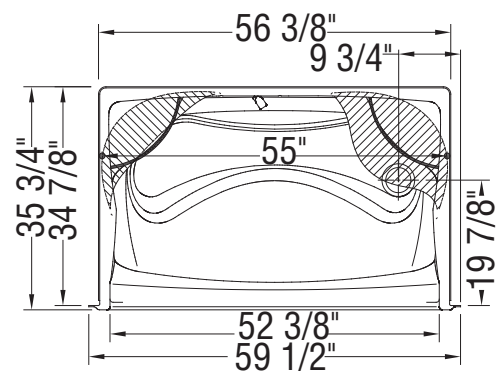

Left seat / Right foot rest

Left foot rest / Right seat

Two seats

MAAX IES 1/2 positioning

MAAX IES 3/4 positioning

Plane surface for the installation of the valve 8-in. diameter
 All dimensions are approximate. Structure measurements must be verified against the unit to ensure proper fit.