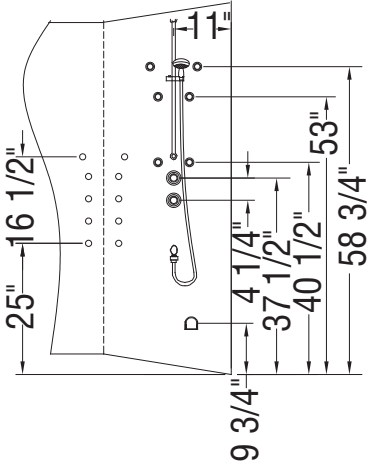

Left seat / Right foot rest

Left foot rest / Right seat

Two seats

MAAX IES 1/2 positioning

MAAX IES 3/4 positioning

Plane surface for the installation of the valve 8-in. diameter
 All dimensions are approximate. Structure measurements must be verified against the unit to ensure proper fit.