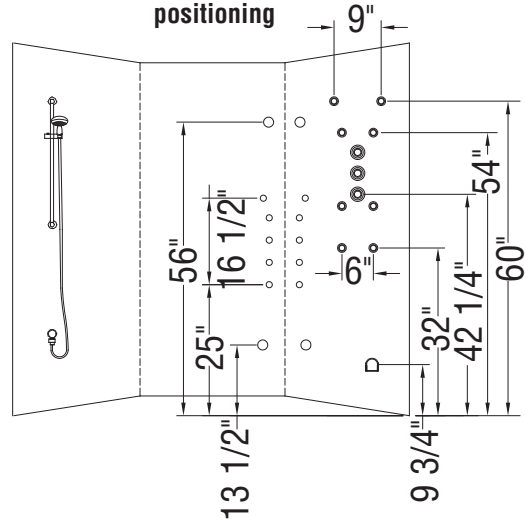

Left seat / Right foot rest

Left foot rest / Right seat

Two seats

MAAX IES 1/2 positioning

MAAX IES 3/4 positioning

Plane surface for the installation of the valve 8-in. diameter
 All dimensions are approximate. Structure measurements must be verified against the unit to ensure proper fit.