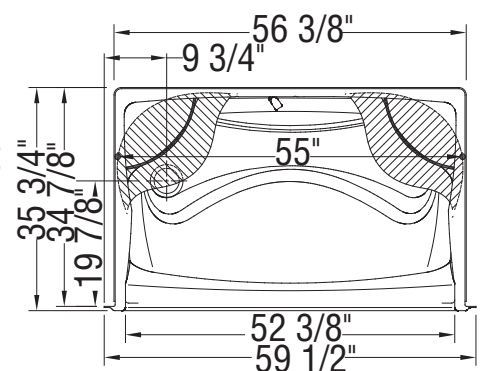

Left seat / Right foot rest

Left foot rest / Right seat

Two seats

MAAX IES 1/2 positioning

MAAX IES 3/4 positioning

Plane surface for the installation of the valve 8-in. diameter
 All dimensions are approximate. Structure measurements must be verified against the unit to ensure proper fit.