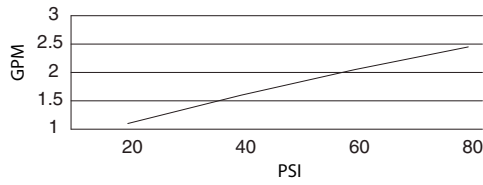

SPECIFICATIONS

BELLEFLEUR® SINGLE HANDLE BAR & CONVENIENCE FAUCET

Model

D154546 (Replaces D455646 series)

Description

- Ceramic disc valve
- 14" high swivel spout, 5 1/2" spout length
- 2 function spray/aerated stream pull-down spout
- Twist control spray
- Single hole mount

Standards

Certified to NSF/ANSI 61 Section 9

- NSF 61-9
- Energy Policy Act of 1992

NSF/ANSI 372

- ASME A112.18.1M/A112.18.1
- NSF/ANSI 372
- CSA B125.1

- ADA Accessibility Guidelines for Buildings and Facilities - 4.27.4 Controls and Mechanisms

Warranty

Danze products are covered by a manufacturer's limited "lifetime" warranty for manufacturing defects.

Flow Rate

Finishes Available

- Chrome
- Other: Refer to Price List for additional finish