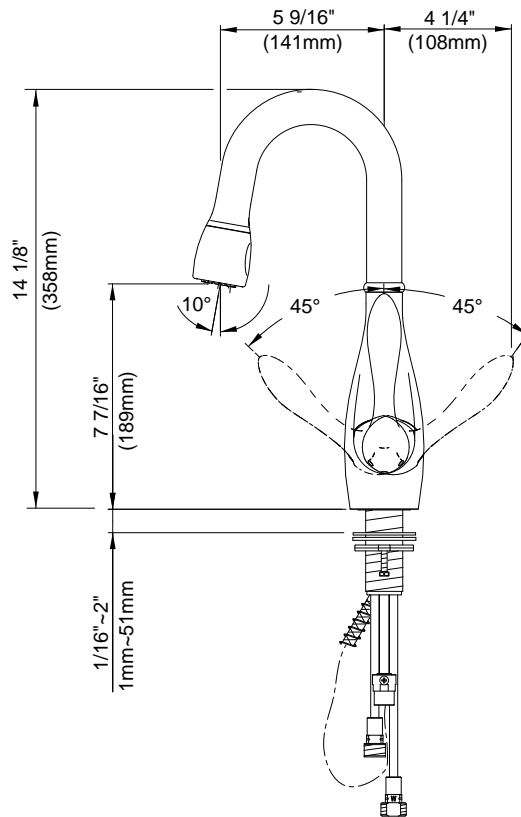

Submittal Information:

Job Name: _____
Contractor: _____

Location: _____
Contact #: _____