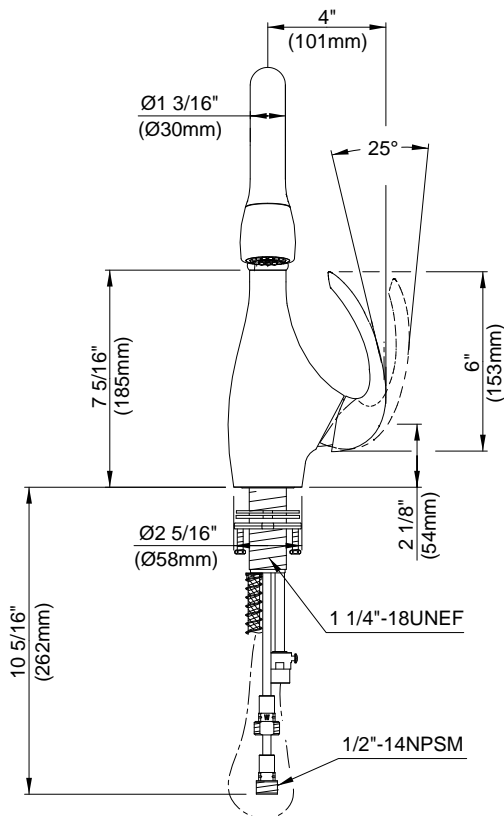

Submittal Information:

Job Name: _____
Contractor: _____

Location: _____
Contact #: _____