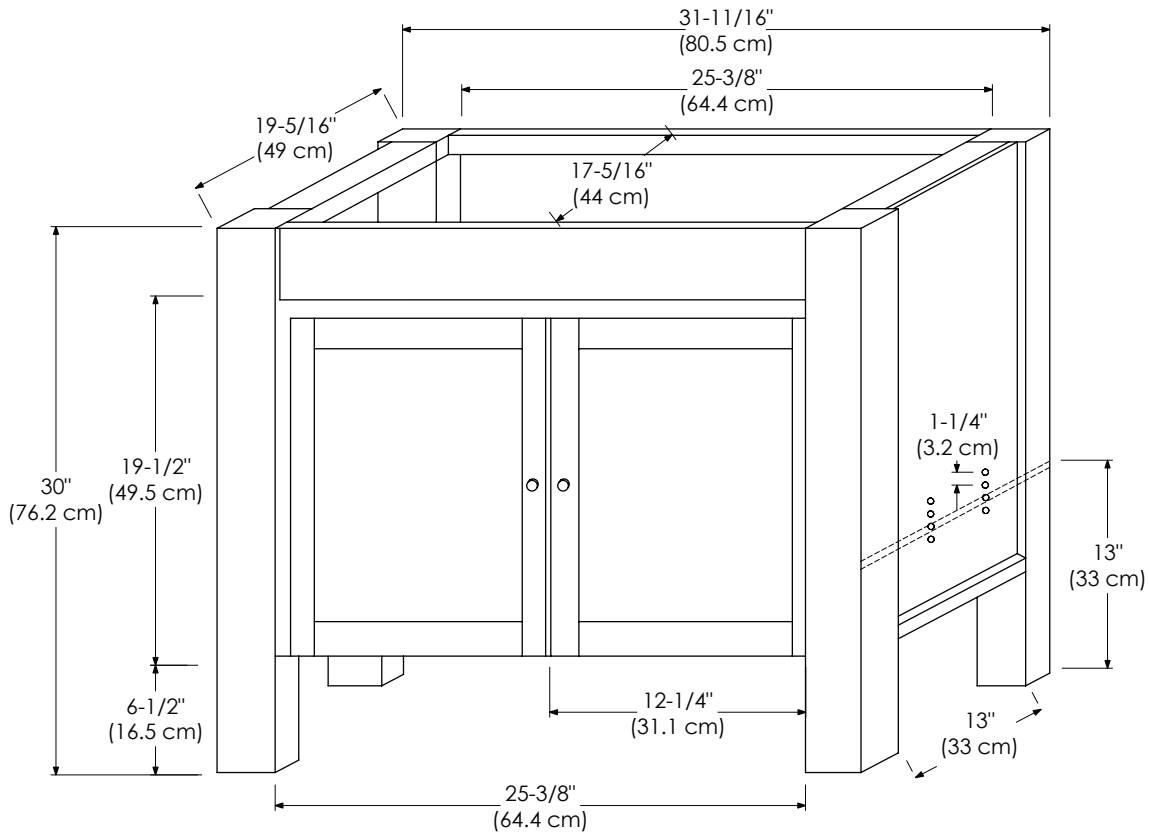

MODEL: 032531-1-FINISH
032531-3-FINISH

SPECIFICATION SHEET

CONTEMPO COLLECTION

Soft Close Wood or Frosted Glass doors
Matching finish throughout the interior
Extend design with Optional 12", 13" & 18" Drawer Bridge, 15" Shelf Bridge and 35" max Bridge Panel
Optional Metal Feet in Polished Chrome (PC) and Brushed Nickel (BN)
Matching Mirror, Medicine Cabinet and Wall Cabinet

All Ronbow cabinets are made of solid hardwood or hardwood plywood and meet strict CARB Standards.
No particle Board or Micro-Density Fiberboard (MDF) are used.

Available finishes:
CINNAMON F08
VINTAGE WALNUT F07

Available fronts:
FROSTED GLASS DOORS
WOOD DOORS

Available tops:
CERAMIC SINKTOP
GLASS SINKTOP
TECHSTONE™ TOP
WIDEAPPEAL™ TOP