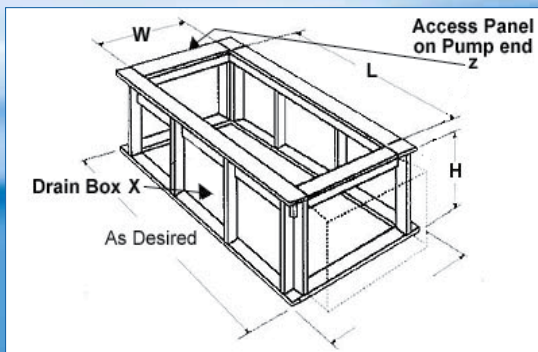

1. Pump motor
   - Jets
   - Anti-vortex suction
   - Overflow location
2. AS SHOWN:
   Whirlpool option w/ standard jets
3. ALSO AVAILABLE:
   Soaking Tub Only, Whirlpool,
   Thermal Air, Combo

Model	GC	AC	A	B	C	D	E	F	G	H	I	J	K	L	Jet	Pump	Wat.Cap.
8264	N/A		82"	63³/₄"	41"	11"	4"	4"	65"	4"	48"	15"	19³/₄"	4"	8	2.25	110 gal.
Amp	Volt	Breaker	Dedicated Service														
13.5	120	20 amp	GFCI Protected