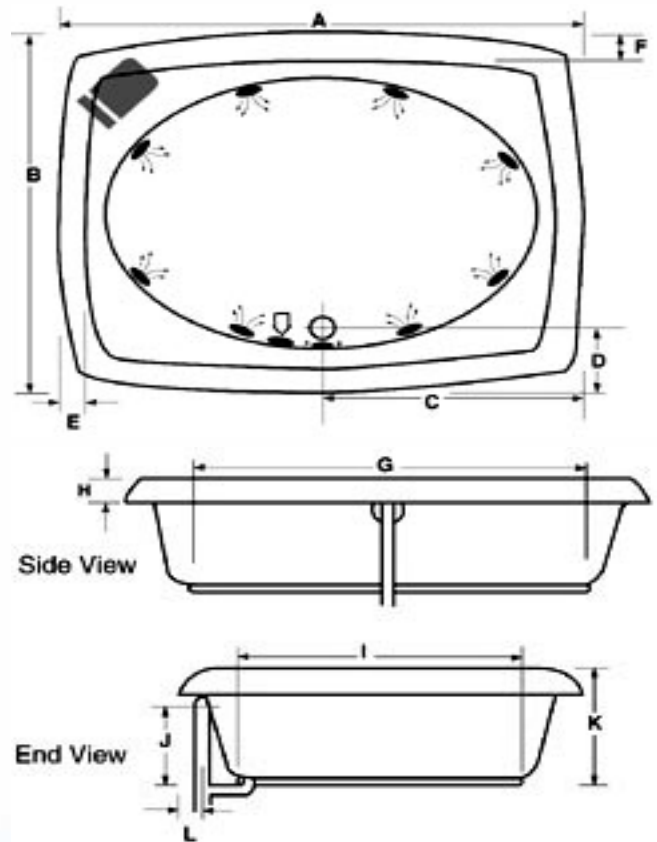

Largo

1. Pump motor
   - Jets
   - Anti-vortex suction
   - Overflow location
2. AS SHOWN:
   Whirlpool option w/ standard jets
3. ALSO AVAILABLE:
   Soaking Tub Only, Whirlpool,
   Thermal Air, Combo

Model	GC	AC	A	B	C	D	E	F	G	H	I	J	K	L	Jet	Pump	Wat.Cap.
8264	N/A		82"	63³/₄"	41"	11"	4"	4"	65"	4"	48"	15"	19³/₄"	4"	8	2.25	110 gal.
Amp	Volt	Breaker	Dedicated Service														
13.5	120	20 amp	GFCI Protected														

Island Drop-In			
Model	(L)ength	(W)idth 1	(H)eighth Finish
8264	78"	60"	16³/₄"

Disclaimer: Certain options or altering the pump/blower location may cause the pump/blower to extend beyond the tub decking. For cutout dimensions wait for unit to arrive. All specifications subject to change without notice.