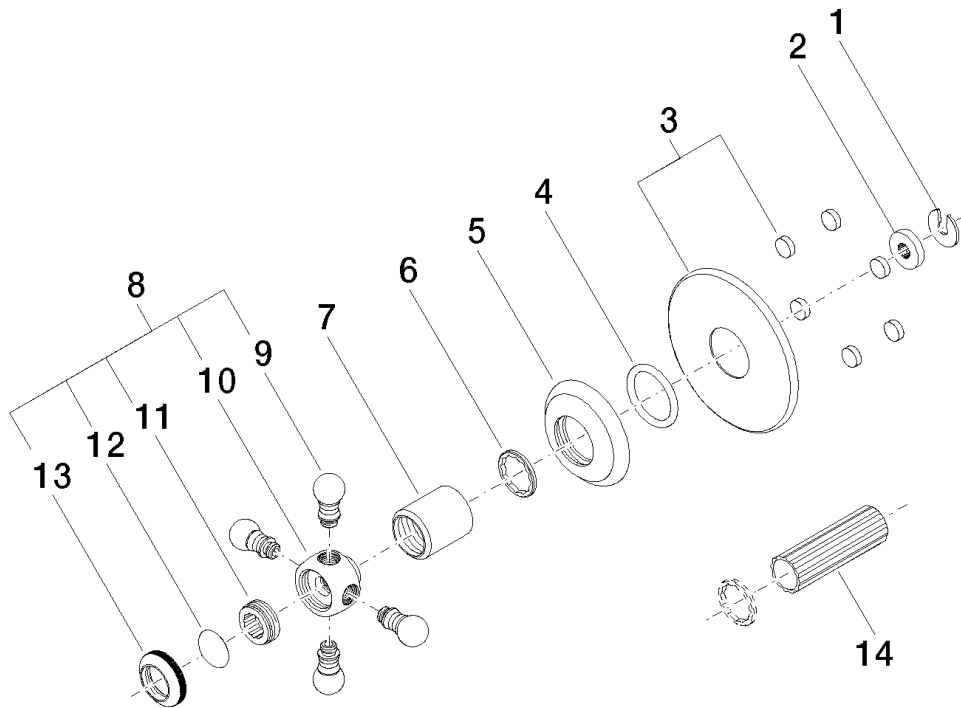

**Product specifications**

**Exposed trim parts only, rough to be ordered separately**

- NOTE: Supplied with BLANK porcelain insert
- Flange diameter 3 3/8"

**Surfaces**

- chrome 36104360-00
- chrome 36104360-00
- matt platinum 36104360-06
- matt platinum 36104360-06
- platinum 36104360-08
- platinum 36104360-08
- brass 36104360-09
- brass 36104360-09

**Accessories required**

- Rough for two-way diverter; 35124970
- Rough for two-way diverter; 35124970
- Rough for three-way diverter; 35104970
- Rough for three-way diverter; 35104970

**Exploded assembly drawing**

**Order quantity**

<b>No.</b>	<b>Article number</b>	<b>Name</b>	<b>Installation quantity</b>
<b>1</b>	09160102690	ring	1
<b>2</b>	09281015490	ring	1
<b>3</b>	90279700700ff	cover	1
<b>4</b>	09141002590	seal	1
<b>5</b>	092735004ff	rosette	1
<b>6</b>	09160102590	ring	1
<b>7</b>	092102073ff	cover	1
<b>8</b>	04203600208ff	handle	1
<b>9</b>	092036004ff	handle	1
<b>10</b>	092036002ff	handle	1
<b>11</b>	09208300690	handle	1
<b>12</b>	09260101690	accessories	1
<b>13</b>	092036005ff	handle	1
<b>14</b>	09300901090	key	1