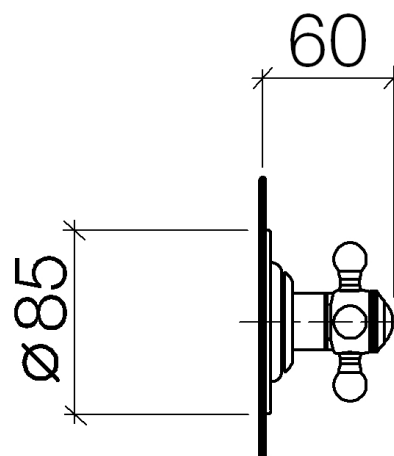

**Product specifications**

**Exposed trim parts only, rough to be ordered separately**

- NOTE: Supplied with BLANK porcelain insert
- Flange diameter 3 3/8"

**Surfaces**

- chrome 36104360-00
- chrome 36104360-00
- matt platinum 36104360-06
- matt platinum 36104360-06
- platinum 36104360-08
- platinum 36104360-08
- brass 36104360-09
- brass 36104360-09

**Accessories required**

- Rough for two-way diverter; 35124970
- Rough for two-way diverter; 35124970
- Rough for three-way diverter; 35104970
- Rough for three-way diverter; 35104970

**Exploded assembly drawing**

**Order quantity**

<b>No.</b>	<b>Article number</b>	<b>Name</b>	<b>Installation quantity</b>
<b>1</b>	09160102690	ring	1
<b>2</b>	09281015490	ring	1
<b>3</b>	90279700700ff	cover	1
<b>4</b>	09141002590	seal	1
<b>5</b>	092735004ff	rosette	1
<b>6</b>	09160102590	ring	1
<b>7</b>	092102073ff	cover	1
<b>8</b>	04203600208ff	handle	1
<b>9</b>	092036004ff	handle	1
<b>10</b>	092036002ff	handle	1
<b>11</b>	09208300690	handle	1
<b>12</b>	09260101690	accessories	1
<b>13</b>	092036005ff	handle	1
<b>14</b>	09300901090	key	1