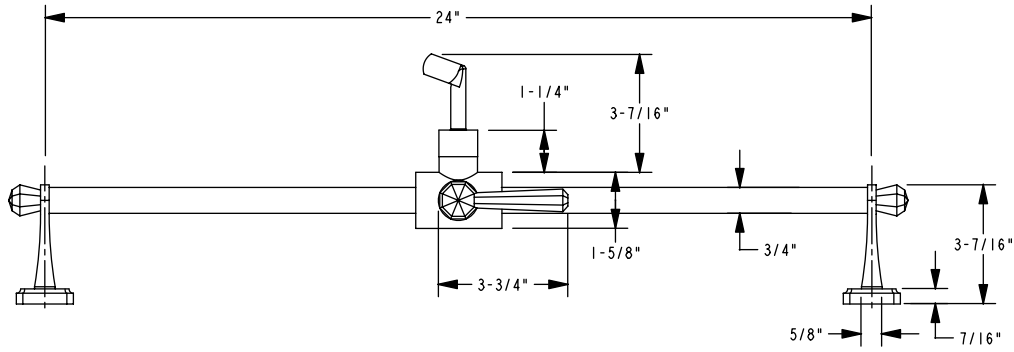

All measurements in inches

Image NOT to Scale

We reserve the right to make revisions without notice in the design of fixtures or in packaging unless this right has specifically been waived at the time the order is accepted.

This product meets ANSI/NSF Standard 61, Sect. 9, Safe Drinking Water Act - Lead Content and Leaching

MANUFACTURED :: CALIFORNIA, US (CNC) COMPUTER NUMERIC CONTROL

MATERIAL :: SOLID BRASS

WEIGHT(LBS.) ::