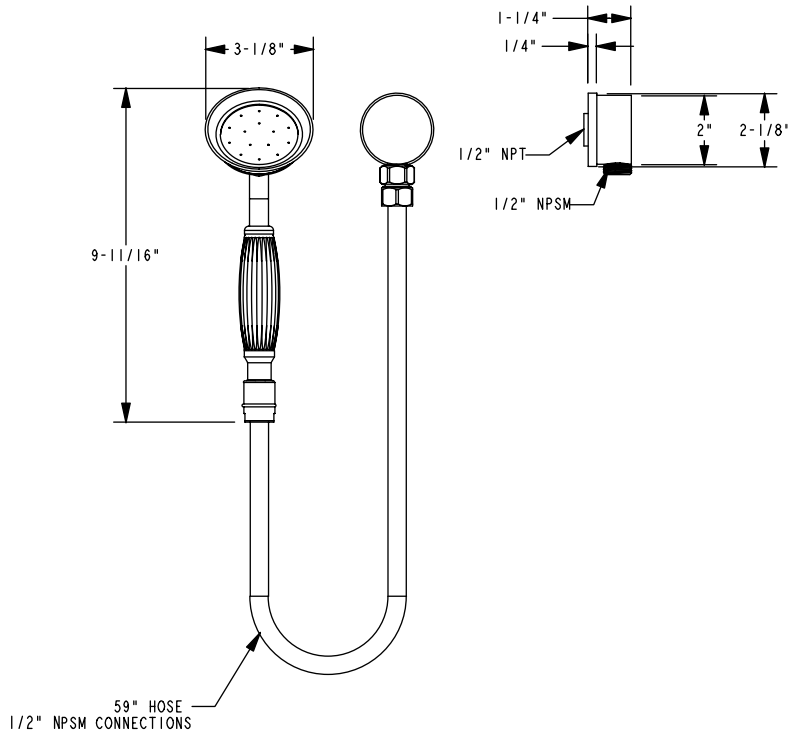

All measurements in inches

Image NOT to Scale

We reserve the right to make revisions without notice in the design of fixtures or in packaging unless this right has specifically been waived at the time the order is accepted.

This product meets ANSI/NSF Standard 61, Sect. 9, Safe Drinking Water Act - Lead Content and Leaching

MANUFACTURED :: CALIFORNIA, US (CNC) COMPUTER NUMERIC CONTROL

MATERIAL :: SOLID BRASS

WEIGHT(LBS.) ::