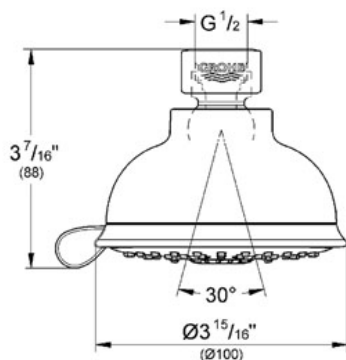

NEW TEMPESTA RUSTIC 100

Head shower 4 sprays

MODEL # 26045

Pure Freude an Wasser

GROHE

GROHE America, Inc | 200 North Gary Avenue, Suite G, Roselle, IL 60172
Phone: +1 (800) 444-7643 | Fax: +1 (800) 225-2778 | us-customerservice@grohe.com

Product Description:

Head shower 4 sprays

Standard Specification:

- GROHE StarLight® finish
- GROHE DreamSpray® perfect spray pattern
- GROHE EcoJoy® technology for less water and perfect flow
- SpeedClean anti-lime system
- Inner WaterGuide for a longer life
- 4 spray patterns: Rain, GROHE Rain O2, Massage & Jet
- Suitable for instantaneous heater
- Handshower (4")
- Rotating ball joint $\pm 15^\circ$
- Blister pack
- Min. recommended pressure 14.5 PSI
- Max Flow Rate 2.0 gpm (7.6 L/min)

Applicable Codes & Standards:

- Energy Policy Act of 1992
- ASME A112.18.1/CSA B125.1
- CalGreen

Color:

- ☐ 26045 000 chrome
- ☐ 26045 EN0 Brushed Nickel