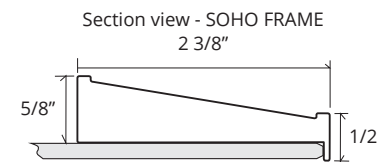

GLASSCRAFTERS, INC.
193 Veterans Blvd. Carlstadt, NJ 07072
1+ (800) 233-7362 (F) 1+ (888) 233-7362
info@glasscraftersinc.com
Products That Reflect Your Style