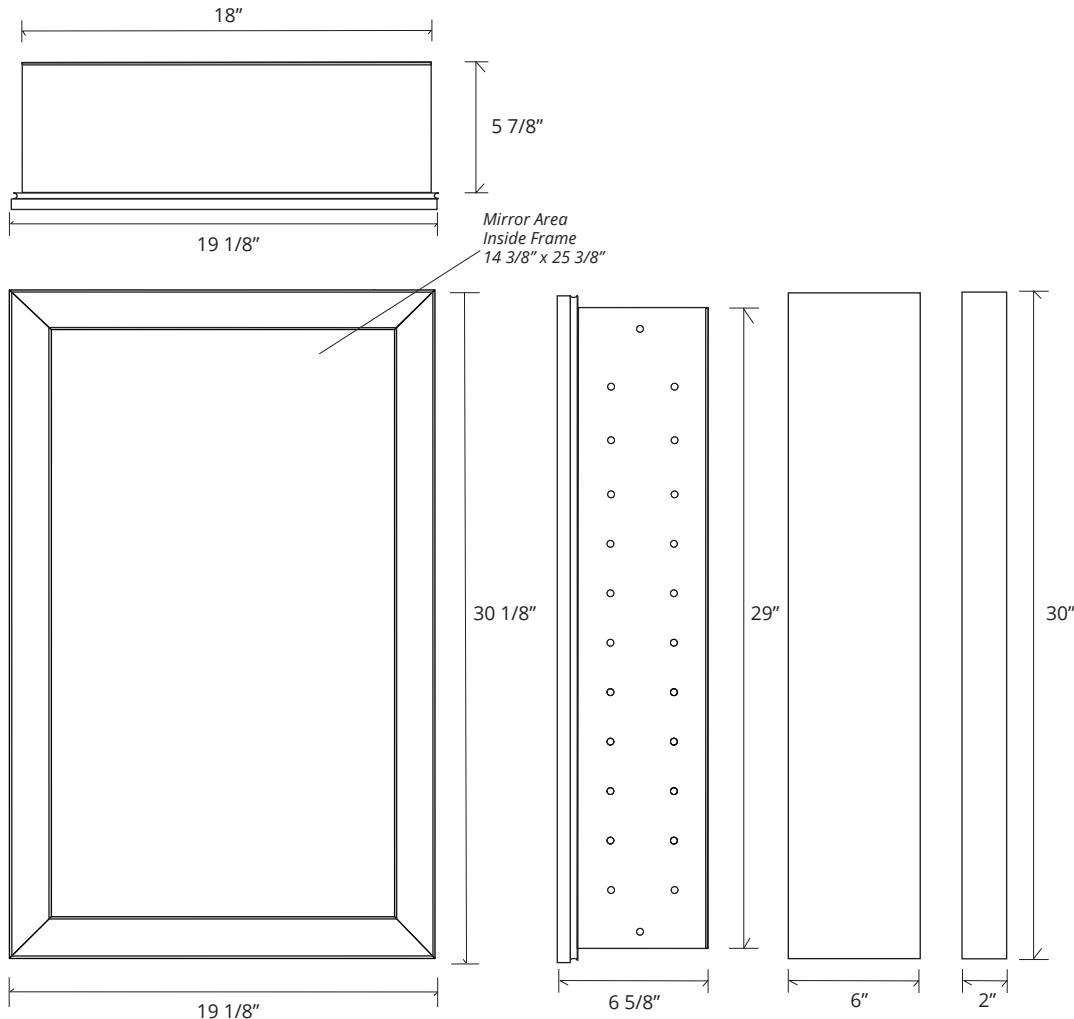

SOHO FRAMED MIRROR CABINET

GC2030-6-SC-SO

Side Mirror Kit - Order for Surface Mount, #SMK6-30; or Semi Recessed #SRMK2-30
Beveled Mirror also available (add "BM" to model code)

SPECIFICATIONS

Roughing-in Opening	18 3/8" x 29 3/8"
Overall Dimensions	19 1/8" x 30 1/8"

Finishes: Polished Chrome, Polished Nickel, Brushed Nickel, Brushed Bronze, Oil Rubbed Bronze

GLASSCRAFTERS INC.

Side Mirror Kit
SMK6-30
Order for
Surface Mount

Side Mirror Kit
SRMK2-30
Order for
Semi-Recessed
Mount