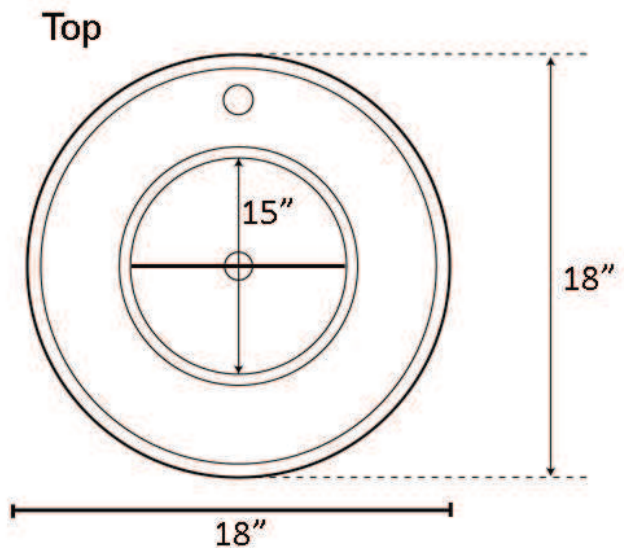

**18" VERONA
ROUND BAR SINK**

Cat. No
PSCSB3026-SAC

W: 18"
D: 18"
H: 8-3/4"

***Please do NOT cut hole without
template or actual product.**

Interior Bowl Dimensions:

Basin Interior: 15" W x 15" D
Basin Depth: 8"

Features:

- ▶ Constructed of solid 16 gauge copper
- ▶ Smooth interior
- ▶ Accommodates 3-1/2" drain
- ▶ Drain sold separately
- ▶ May be used as either an undermount or a drop-in
- ▶ Patina applied to copper using French hot process
- ▶ Hand polished finish
- ▶ Copper is a living finish and will patina over time

Finish:

SAC Smooth Antique Copper

Dimensions of fixture are nominal and may vary within the range of tolerances established by ANSI Standard A112.19.2. Dimensions and specifications subject to change without notice.