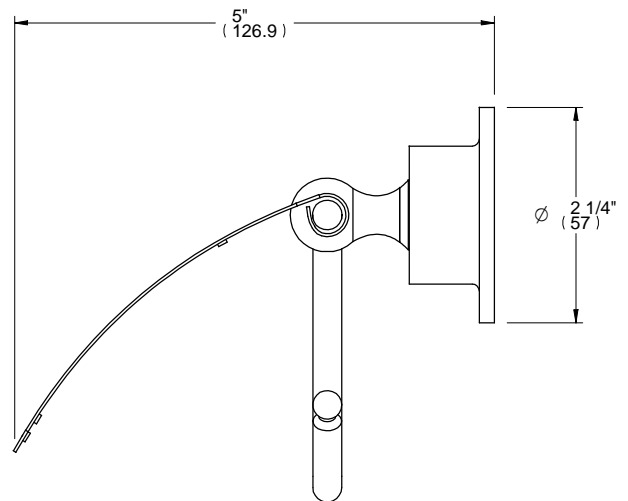

L1

ALTMANS RESERVES THE RIGHT TO MODIFY AND CHANGE SPECIFICATIONS AT ANY TIME. PLEASE VERIFY DIMENSIONS PRIOR TO INSTALLATION.

Features
Available in All Finishes
Brass Construction
Wall Mounted Accessory

Through-Hole Specifications

DIMENSIONS SHOWN TO NEAREST 1/16"