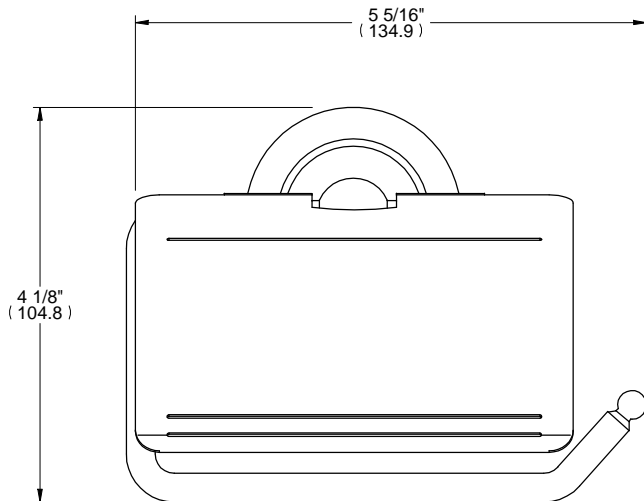

L1

ALTMANS RESERVES THE RIGHT TO MODIFY AND CHANGE SPECIFICATIONS AT ANY TIME. PLEASE VERIFY DIMENSIONS PRIOR TO INSTALLATION.

Features
Available in All Finishes
Brass Construction
Wall Mounted Accessory

Through-Hole Specifications

DIMENSIONS SHOWN TO NEAREST 1/16"