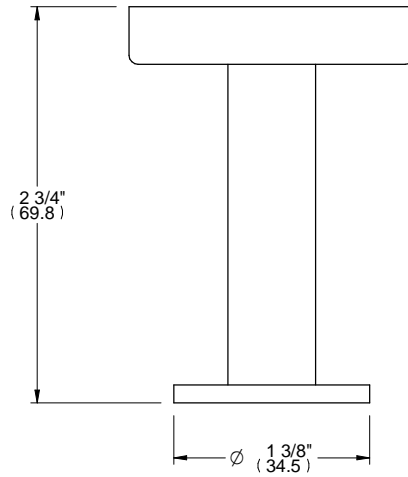

L1

ALTMANS RESERVES THE RIGHT TO MODIFY AND CHANGE SPECIFICATIONS AT ANY TIME. PLEASE VERIFY DIMENSIONS PRIOR TO INSTALLATION.

**Features**  
Available in All Finishes  
Brass Construction  
Wall Mounted Accessory

**Through-Hole Specifications**

DIMENSIONS SHOWN TO NEAREST 1/16"