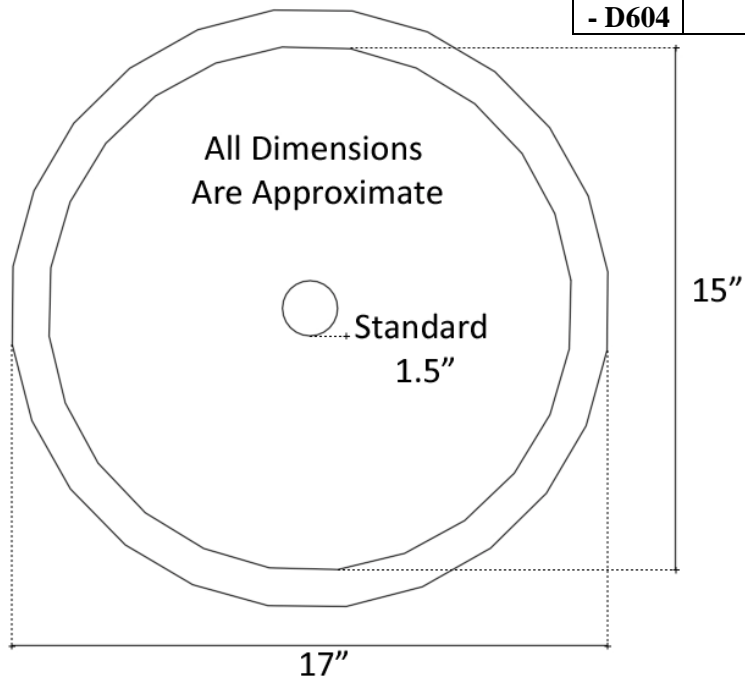

Available Drains:

D004	Grid Strainer
D005	Lift and Turn
D006	Pop-up w/ horizontal lift rod
D101 - D604	Decorative Drain

DIMENSIONS WILL VARY. DO NOT use this sheet as a guide for countertop cuts.