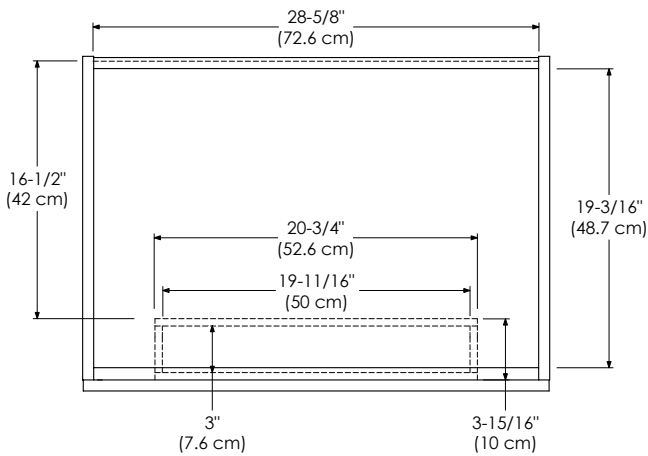

- Soft Close Wood doors
- Extend design with Optional 12" Drawer Bank
- Matching finish throughout the interior
- 45° Pull-down drawer
- Optional Drawer Organizer
- Matching Mirror, Medicine Cabinet and Wall Cabinet

All Ronbow cabinets are made of solid hardwood or hardwood plywood and meet strict CARB Standards. No particle Board or Micro-Density Fiberboard (MDF) are used.

Available finishes:

- CAFÉ WALNUT F13
- VINTAGE HONEY R01

Available tops:

- CERAMIC SINKTOP
- STONE COUNTER
- TECHSTONE™ TOP
- WIDEAPPEAL™ TOP

TOP VIEW