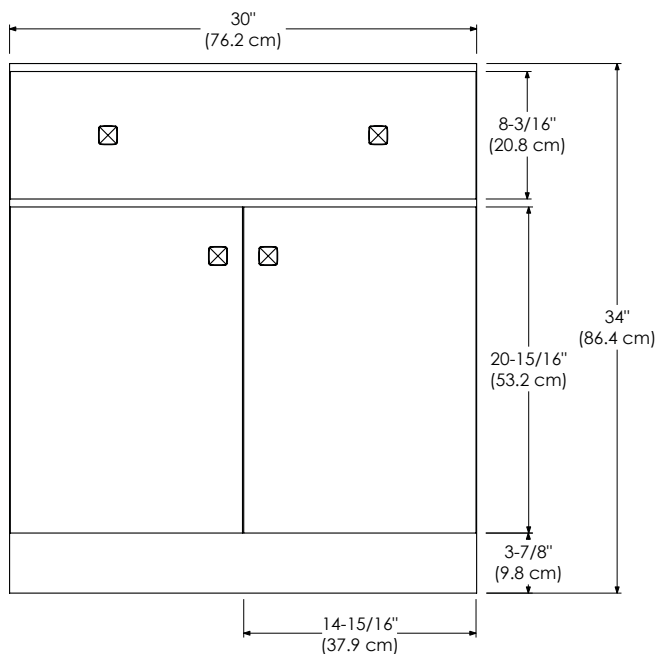

- Soft Close Wood doors
- Extend design with Optional 12" Drawer Bank
- Matching finish throughout the interior
- 45° Pull-down drawer
- Optional Drawer Organizer
- Matching Mirror, Medicine Cabinet and Wall Cabinet

All Ronbow cabinets are made of solid hardwood or hardwood plywood and meet strict CARB Standards. No particle Board or Micro-Density Fiberboard (MDF) are used.

Available finishes:

- CAFÉ WALNUT F13
- VINTAGE HONEY R01

Available tops:

- CERAMIC SINKTOP
- STONE COUNTER
- TECHSTONE™ TOP
- WIDEAPPEAL™ TOP

TOP VIEW

FRONT VIEW

SIDE VIEW