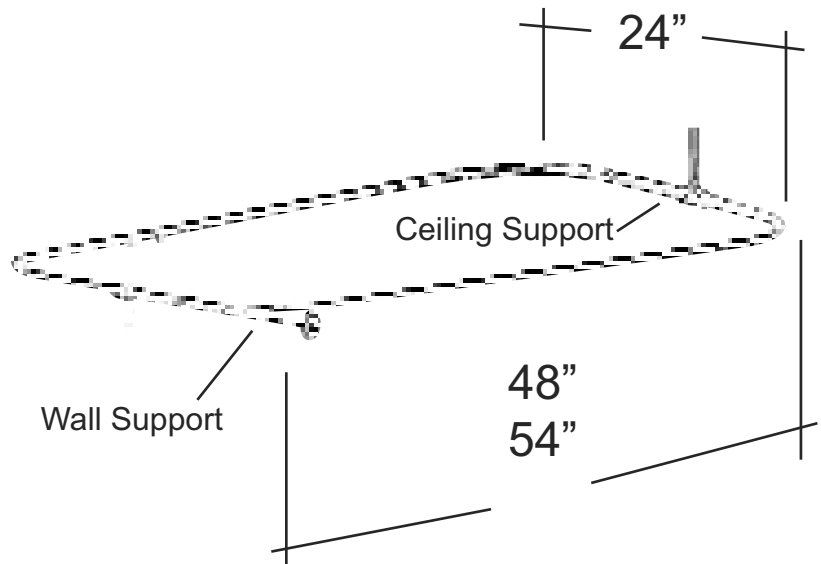

RECTANGULAR SHOWER ROD WITH SIDE WALL SUPPORT

Cat. No.

4152

| | |
|--------|--------|
| L: 48" | D: 24" |
| L: 54" | D: 24" |

Features:

- ▶ 3/4" Solid Brass Tubing
- ▶ Includes 30" Ceiling Support Assembly
- ▶ Also Includes 18" Wall Support Assembly
- ▶ 5/8" OD Supports Adjustable by Cutting
- ▶ Available In 3 Finishes
- ▶ Available In Two Sizes: 48" and 54"
(#4152-48, #4152-54)
- ▶ All Rods Come As Four Pieces

Finishes:

- CP Polished Chrome
- BP Polished Brass
- SN Brushed Nickel

**Wall Support
Assembly**

**Ceiling Support
Assembly**

Dimensions are nominal and may vary. Dimensions and specifications subject to change without notice.