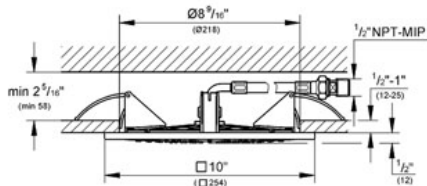

# RAINSHOWER® F-SERIES 10" Ceiling Shower Head

MODEL # 27816

*Pure Freude an Wasser*

**GROHE**

GROHE America, Inc | 200 North Gary Avenue, Suite G, Roselle, IL 60172  
Phone: +1 (800) 444-7643 | Fax: +1 (800) 225-2778 | us-customerservice@grohe.com

## Product Description: Ceiling Shower Head

### Standard Specification:

- GROHE StarLight® finish
- GROHE DreamSpray® perfect spray pattern
- SpeedClean anti-lime system
- 10" x 10"
- Rain spray
- 1/2" NPT Female thread
- GROHE EcoJoy® 2.0g flow limiter
- Suitable for instantaneous heater
- Max Flow Rate 2.0 gpm (7.6 L/min)