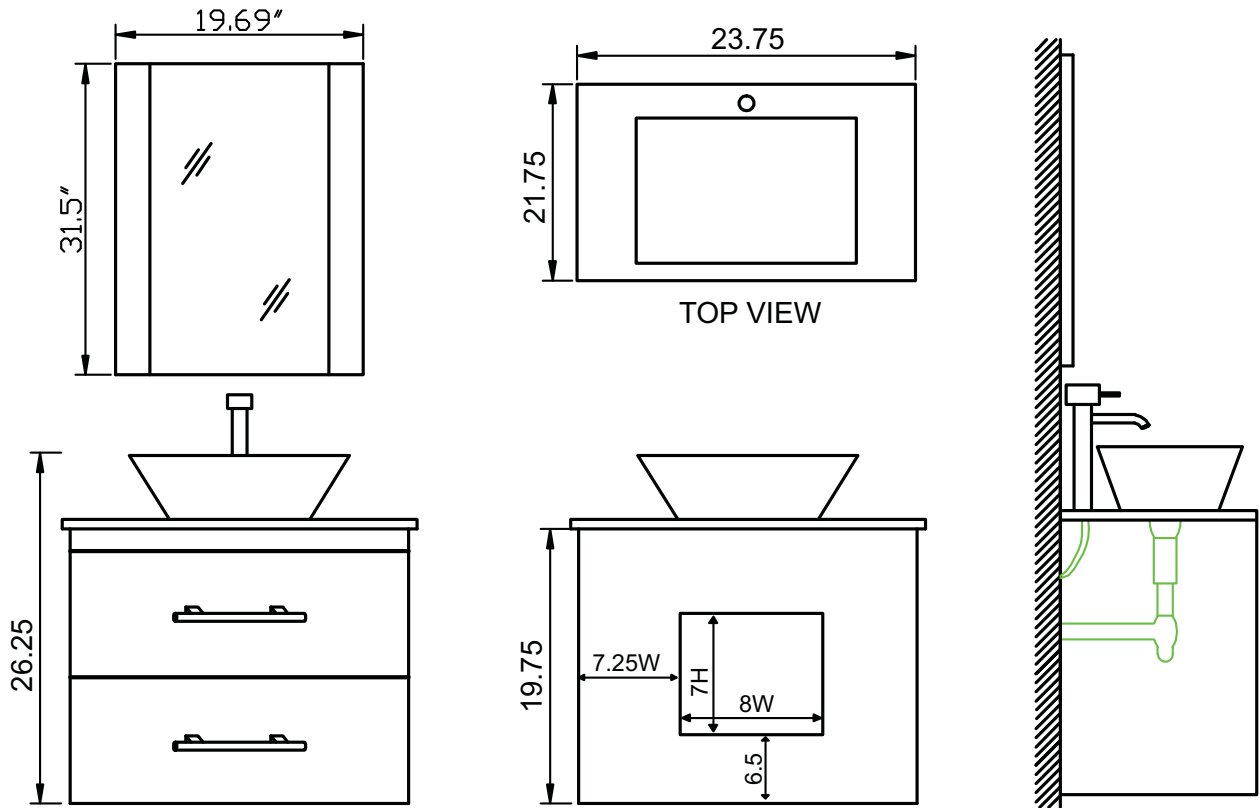

DEC071C-W Portland 24" Single Sink - Wall Mount Vanity Set (Faucet not included)

Design Element™  
Bath Furniture

## The Portland Collection

The Portland 24" Vanity set is elegantly constructed of solid oak wood. The designer square ceramic sink and carrara white marble counter top bring a contemporary and elegant look to any bathroom. The sink is installed with a chrome finished pop up drain designed for easy one touch draining. The two vanity drawers run the width of the unit and are adorned with satin nickel hardware. A single mirror with espresso framed accents is included. The Portland Collection Bathroom Vanity is designed as a center piece to awe-inspire the eye without sacrificing quality, functionality or durability.

# Portland 24" Single Sink - Wall Mount Vanity Set

## DEC071C-W Product Features

- Solid Hardwood Construction
- Espresso Finish
- Carrera White Marble Countertop
- Square Designer Ceramic Sink
- Matching Mirror with Espresso Accents
- Chrome Pop-Up Drain
- Two Functional Pull-Out Drawers
- Satin Nickel Finish Hardware
- Specs: 23.75"W x 21.75"D x 26.25"H