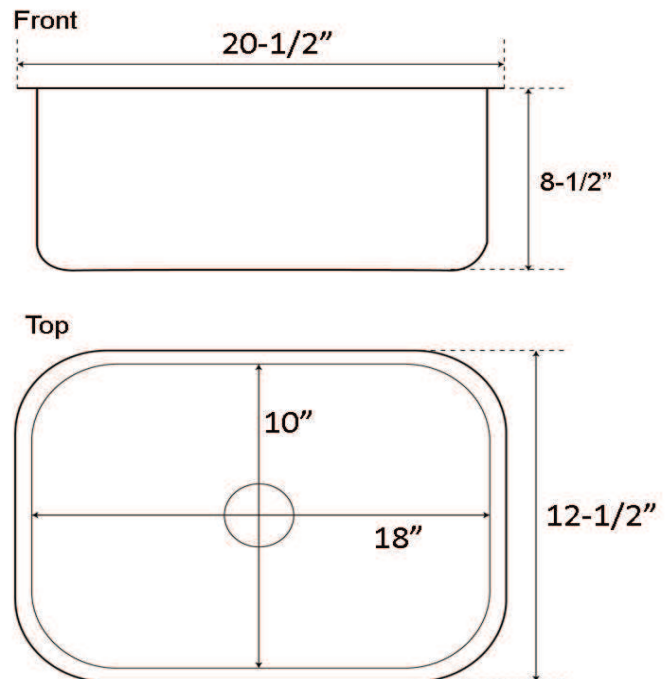

**20" WILTON
RECTANGULAR SINK**

Cat. No
PSCSB3022

W: 20-1/2"
D: 12-1/2"
H: 8-1/2"

***Please do NOT cut hole without
template or actual product.**

Interior Dimensions:

Basin Interior: 18" L x 10" W
Basin Depth: 8"

Features:

- ▶ Constructed of solid 16 gauge copper
- ▶ Hammered interior
- ▶ Smooth, flat 1-1/4" rim
- ▶ Accommodates 3-1/2" drain
- ▶ Drain sold separately
- ▶ May be used as either an undermount or a drop-in
- ▶ Copper is a living finish and will patina over time

Finishes:

AC Antique Copper
DAC Dark Antique Copper

Dimensions of fixture are nominal and may vary within the range of tolerances established by ANSI Standard A112.19.2. Dimensions and specifications subject to change without notice.