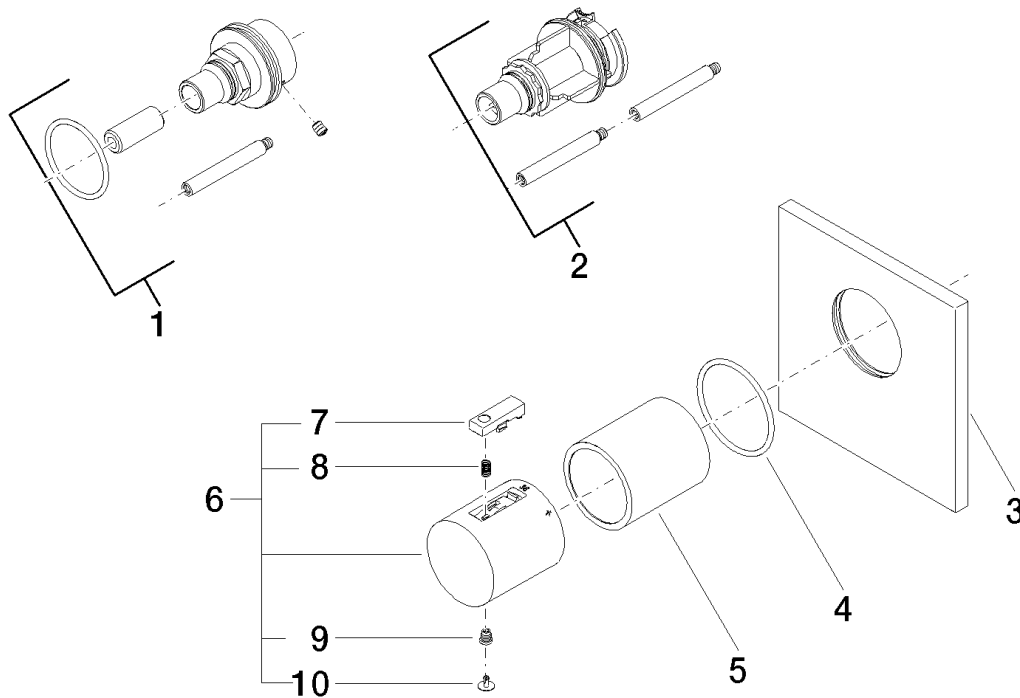

Product specifications

Exposed trim parts only, rough to be ordered separately

- Flange 4 3/4 x 4 3/4"
- Temperature control handle with safety lock 100.4 °F

Surfaces

- | | |
|-----------------|-------------|
| • chrome | 36416780-00 |
| • matt platinum | 36416780-06 |
| • platinum | 36416780-08 |

Accessories required

- Rough for xTool thermostat without volume control; 35517970

Exploded assembly drawing

Order quantity

| No. | Article number | Name | Installation quantity |
|------------|-----------------------|--|------------------------------|
| 1 | 1217797090 | Extension 28mm Thermostat xTOOL (concealed rough parts) | 1 |
| 2 | 1217897090 | extension | 1 |
| 3 | 091102196ff | cover | 1 |
| 4 | 09141004990 | seal | 1 |
| 5 | 092102112ff | sleeve | 1 |
| 6 | 04173300401ff | handle | 1 |
| 7 | 092133010ff | handle | 1 |
| 8 | 09160202790 | spring | 1 |
| 9 | 09303013690 | screw | 1 |
| 10 | 093120049ff | plug | 1 |