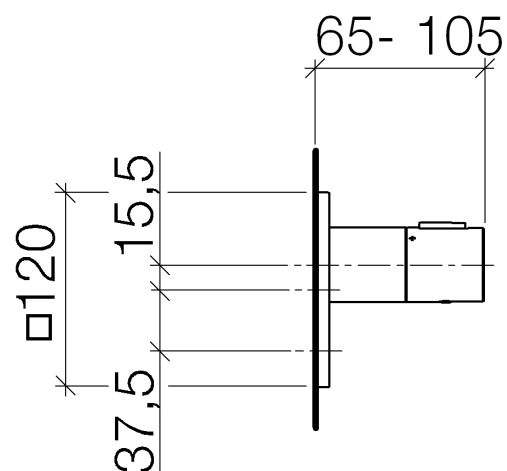

Product specifications

Exposed trim parts only, rough to be ordered separately

- Flange 4 3/4 x 4 3/4"
- Temperature control handle with safety lock 100.4 °F

Surfaces

- | | |
|-----------------|-------------|
| • chrome | 36416780-00 |
| • matt platinum | 36416780-06 |
| • platinum | 36416780-08 |

Accessories required

- Rough for xTool thermostat without volume control; 35517970

Exploded assembly drawing

Order quantity

| No. | Article number | Name | Installation quantity |
|------------|-----------------------|--|------------------------------|
| 1 | 1217797090 | Extension 28mm Thermostat xTOOL (concealed rough parts) | 1 |
| 2 | 1217897090 | extension | 1 |
| 3 | 091102196ff | cover | 1 |
| 4 | 09141004990 | seal | 1 |
| 5 | 092102112ff | sleeve | 1 |
| 6 | 04173300401ff | handle | 1 |
| 7 | 092133010ff | handle | 1 |
| 8 | 09160202790 | spring | 1 |
| 9 | 09303013690 | screw | 1 |
| 10 | 093120049ff | plug | 1 |