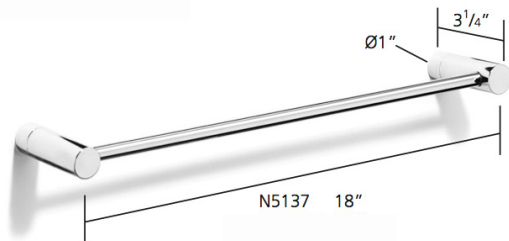

N5137 Towel rail

Finishes:

Chrome, Satin Nickel, Matt Black, Polished Nickel

UK and Worldwide Customer Service Team:
+44 (0)121 766 4200
www.samuel-heath.co.uk

USA Customer Service Team:
www.samuel-heath.com