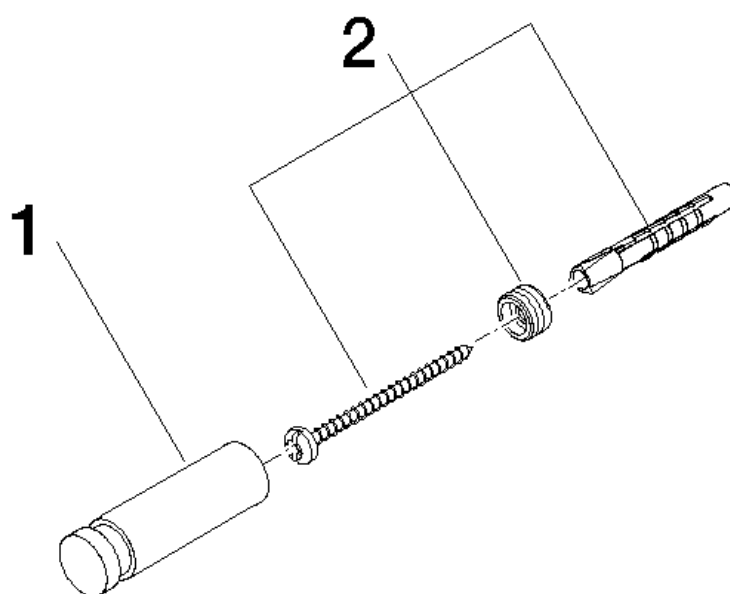

### Product specifications

- 2 1/8" projection

**Exploded assembly drawing**

**Order quantity**

<b>No.</b>	<b>Article number</b>	<b>Name</b>	<b>Installation quantity</b>
<b>1</b>	081860505ff	hook	1
<b>2</b>	0524045060090	fixing set	1