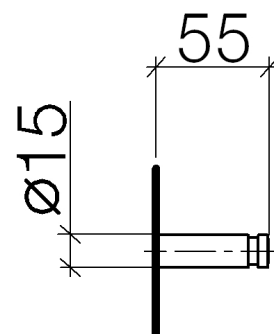

### Product specifications

- 2 1/8" projection

**Exploded assembly drawing**

**Order quantity**

<b>No.</b>	<b>Article number</b>	<b>Name</b>	<b>Installation quantity</b>
<b>1</b>	081860505ff	hook	1
<b>2</b>	0524045060090	fixing set	1