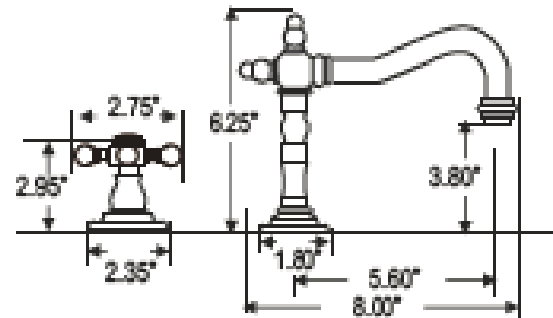

ALTMANS™

SORAYA

Complete Widespread Lavatory Set (short spout)

SO13

Handles/Escutcheon: HIE20

ASME A112.18.1/CSA
B125.1-11

Codes and Standards

- ASME A112.18.1/CSA B125.1-11
- IAPMO US AND CANADA