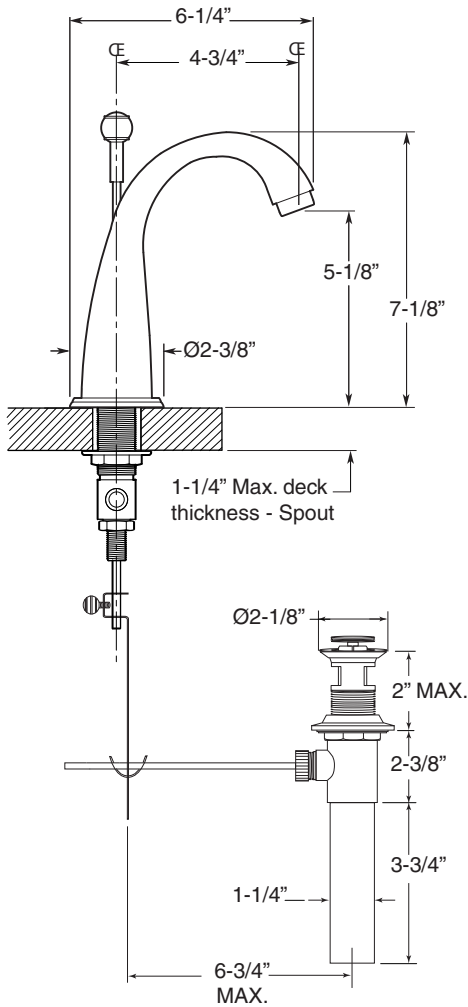

FEATURES:

- All brass construction. Flexible hoses designed to be installed on 8" to 16" centers.
- Includes pop-up style drain assembly.
- Lever style handles with setscrew attachment.
- 1/4- turn ceramic disc valve cartridge.
- Available in all finishes. Warranty varies according to finish selection.
- Standard aerator is limited to 1.5 gpm.
- Certified to meet and exceed the following codes and standards:
ASME A112.18.1-2005/CSAB 125.1-2005

1.201708

Montreal

Widespread Lavatory Set

NOTE: Spout and valves install through 1-1/4" diameter holes

Note: Measurements are subject to change or cancellation. No responsibility is assumed for use of superseded or voided pages.

Parts List
Series 200
Montreal
Widespread Lavatory Set

American Faucet & Coatings Corporation.

Tel: 760-598-5895, Toll Free Fax 800-621-8383, customerservice@sigmafaucet.com