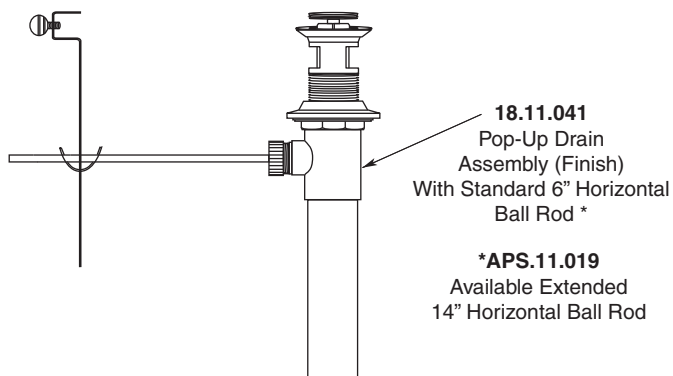

Parts List
Series 200
Montreal
Widespread Lavatory Set

American Faucet & Coatings Corporation.

Tel: 760-598-5895, Toll Free Fax 800-621-8383, customerservice@sigmafaucet.com