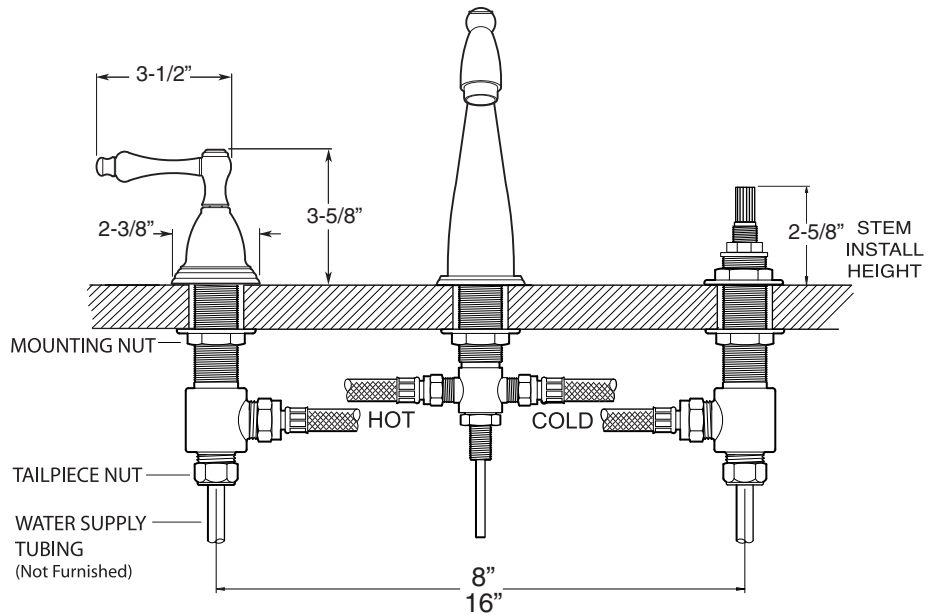

FEATURES:

- All brass construction. Flexible hoses designed to be installed on 8" to 16" centers.
- Includes pop-up style drain assembly.
- Lever style handles with setscrew attachment.
- 1/4- turn ceramic disc valve cartridge.
- Available in all finishes. Warranty varies according to finish selection.
- Standard aerator is limited to 1.5 gpm.
- Certified to meet and exceed the following codes and standards:
ASME A112.18.1-2005/CSAB 125.1-2005

1.201708

Montreal

Widespread Lavatory Set

NOTE: Spout and valves install through 1-1/4" diameter holes

Note: Measurements are subject to change or cancellation. No responsibility is assumed for use of superseded or voided pages.

Parts List
Series 200
Montreal
Widespread Lavatory Set

American Faucet & Coatings Corporation.

Tel: 760-598-5895, Toll Free Fax 800-621-8383, customerservice@sigmafaucet.com