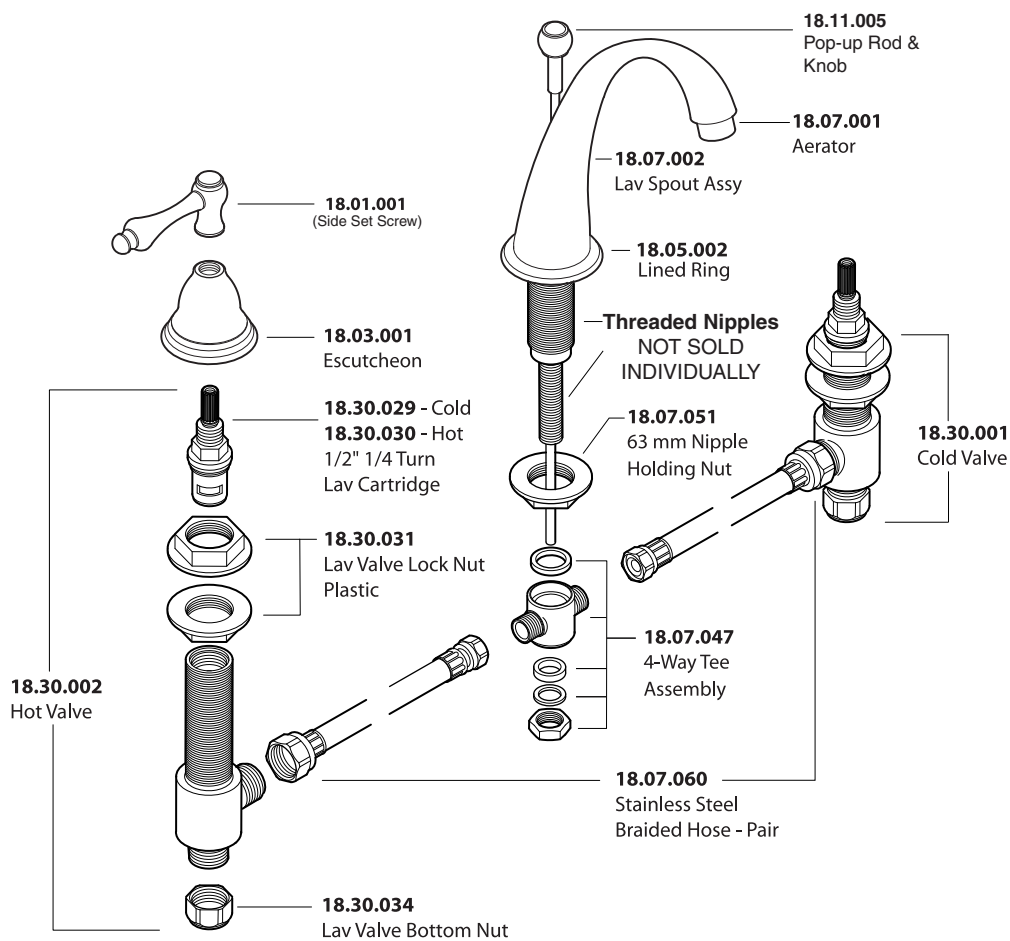

FEATURES:

- All brass construction. Flexible hoses designed to be installed on 8" to 16" centers.
- Includes pop-up style drain assembly.
- Lever style handles with setscrew attachment.
- 1/4- turn ceramic disc valve cartridge.
- Available in all finishes. Warranty varies according to finish selection.
- Standard aerator is limited to 1.5 gpm.
- Certified to meet and exceed the following codes and standards:
ASME A112.18.1-2005/CSAB 125.1-2005

1.201708

Montreal

Widespread Lavatory Set

NOTE: Spout and valves install through 1-1/4" diameter holes

Note: Measurements are subject to change or cancellation. No responsibility is assumed for use of superseded or voided pages.

Parts List
Series 200
Montreal
Widespread Lavatory Set

American Faucet & Coatings Corporation.

Tel: 760-598-5895, Toll Free Fax 800-621-8383, customerservice@sigmafaucet.com