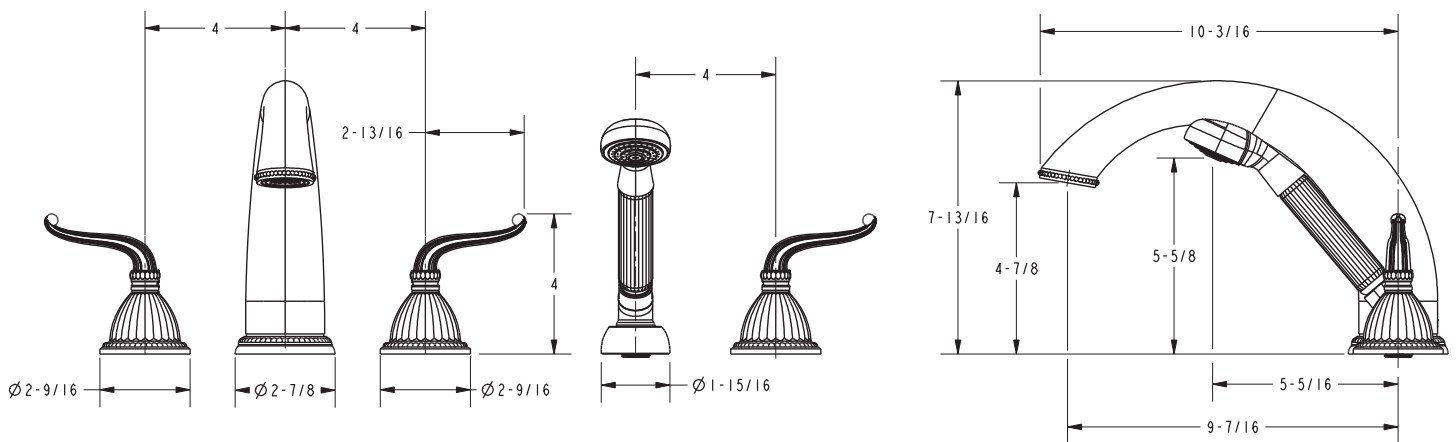

3-1097

Product Dimensions (units are in inches)

Alexandria Roman Tub with Handshower Deck Trim
3-1097

page 2 of 2 spec_3-1097

NEWPORT BRASS
Flawless Beauty. From Faucet to Finish.™

t: 949.417.5207 | www.newportbrass.com