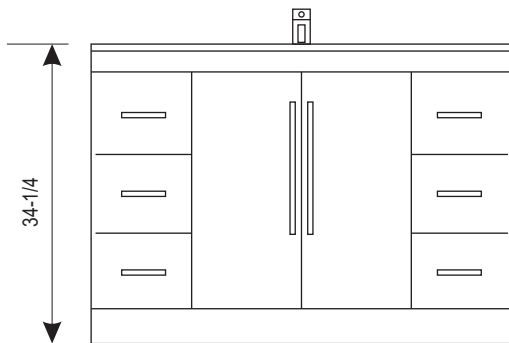

DEC024-GTP Jade 48" Single Sink Vanity Set (Faucets not included)

Design Element™
Bath Furniture

The Jade Collection

The Jade 48" vanity is beautifully constructed of solid oak wood. The integrated tempered glass counter top and sleek curved sink bring contemporary elegance to any bathroom. Seated at the base of the sink is a chrome finished pop up drain designed for easy one touch draining. An arched mirror with espresso border is included. This sleek designed vanity has ample storage which includes six drawers and one large double door cabinet accented with satin nickel hardware. The Jade Collection Bathroom Vanity is designed as a center piece to awe-inspire the eye without sacrificing quality, functionality or durability.

Jade 48" Single Sink Vanity Set

TOPVIEW

FRONT VIEW

BACK VIEW

SIDE VIEW

DEC024-GTP Product Features

- Solid Hardwood Construction
- Espresso Finish
- Integrated Glass Drop-In Sink and Countertop
- Matching Framed Mirror
- Chrome Pop-Up Drain
- Large Double-Door Cabinet
- Six Functional Pull-Out Drawers
- Satin Nickel Finish Hardware
- Specs: 47.25"W x 22"D x 34.25"H