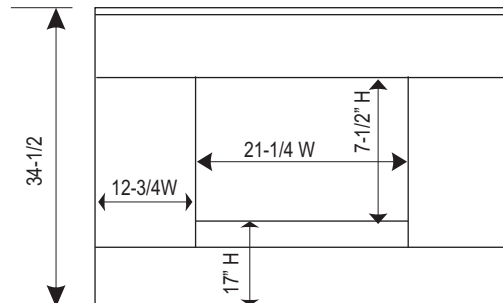

DEC024-GTP Jade 48" Single Sink Vanity Set (Faucets not included)

Design Element™
Bath Furniture

The Jade Collection

The Jade 48" vanity is beautifully constructed of solid oak wood. The integrated tempered glass counter top and sleek curved sink bring contemporary elegance to any bathroom. Seated at the base of the sink is a chrome finished pop up drain designed for easy one touch draining. An arched mirror with espresso border is included. This sleek designed vanity has ample storage which includes six drawers and one large double door cabinet accented with satin nickel hardware. The Jade Collection Bathroom Vanity is designed as a center piece to awe-inspire the eye without sacrificing quality, functionality or durability.

Jade 48" Single Sink Vanity Set

TOPVIEW

FRONT VIEW

BACK VIEW

SIDE VIEW

DEC024-GTP Product Features

- Solid Hardwood Construction
- Espresso Finish
- Integrated Glass Drop-In Sink and Countertop
- Matching Framed Mirror
- Chrome Pop-Up Drain
- Large Double-Door Cabinet
- Six Functional Pull-Out Drawers
- Satin Nickel Finish Hardware
- Specs: 47.25"W x 22"D x 34.25"H