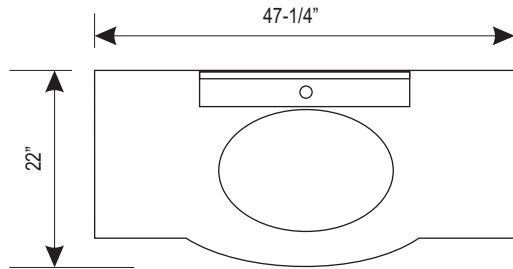

DEC024-GTP Jade 48" Single Sink Vanity Set (Faucets not included)

Design Element™
Bath Furniture

The Jade Collection

The Jade 48" vanity is beautifully constructed of solid oak wood. The integrated tempered glass counter top and sleek curved sink bring contemporary elegance to any bathroom. Seated at the base of the sink is a chrome finished pop up drain designed for easy one touch draining. An arched mirror with espresso border is included. This sleek designed vanity has ample storage which includes six drawers and one large double door cabinet accented with satin nickel hardware. The Jade Collection Bathroom Vanity is designed as a center piece to awe-inspire the eye without sacrificing quality, functionality or durability.

Jade 48" Single Sink Vanity Set

TOPVIEW

FRONT VIEW

BACK VIEW

SIDE VIEW

DEC024-GTP Product Features

- Solid Hardwood Construction
- Espresso Finish
- Integrated Glass Drop-In Sink and Countertop
- Matching Framed Mirror
- Chrome Pop-Up Drain
- Large Double-Door Cabinet
- Six Functional Pull-Out Drawers
- Satin Nickel Finish Hardware
- Specs: 47.25"W x 22"D x 34.25"H

The Jade Collection

Jade 48" Single Sink Vanity Set
 Jade 48" Single Sink Vanity Set
 Jade 72" Double Sink Vanity Set
 Jade 72" Double Sink Vanity Set

DEC024-GTP
 DEC024-TTP
 DEC023-GTP
 DEC023-TTP

Design Element