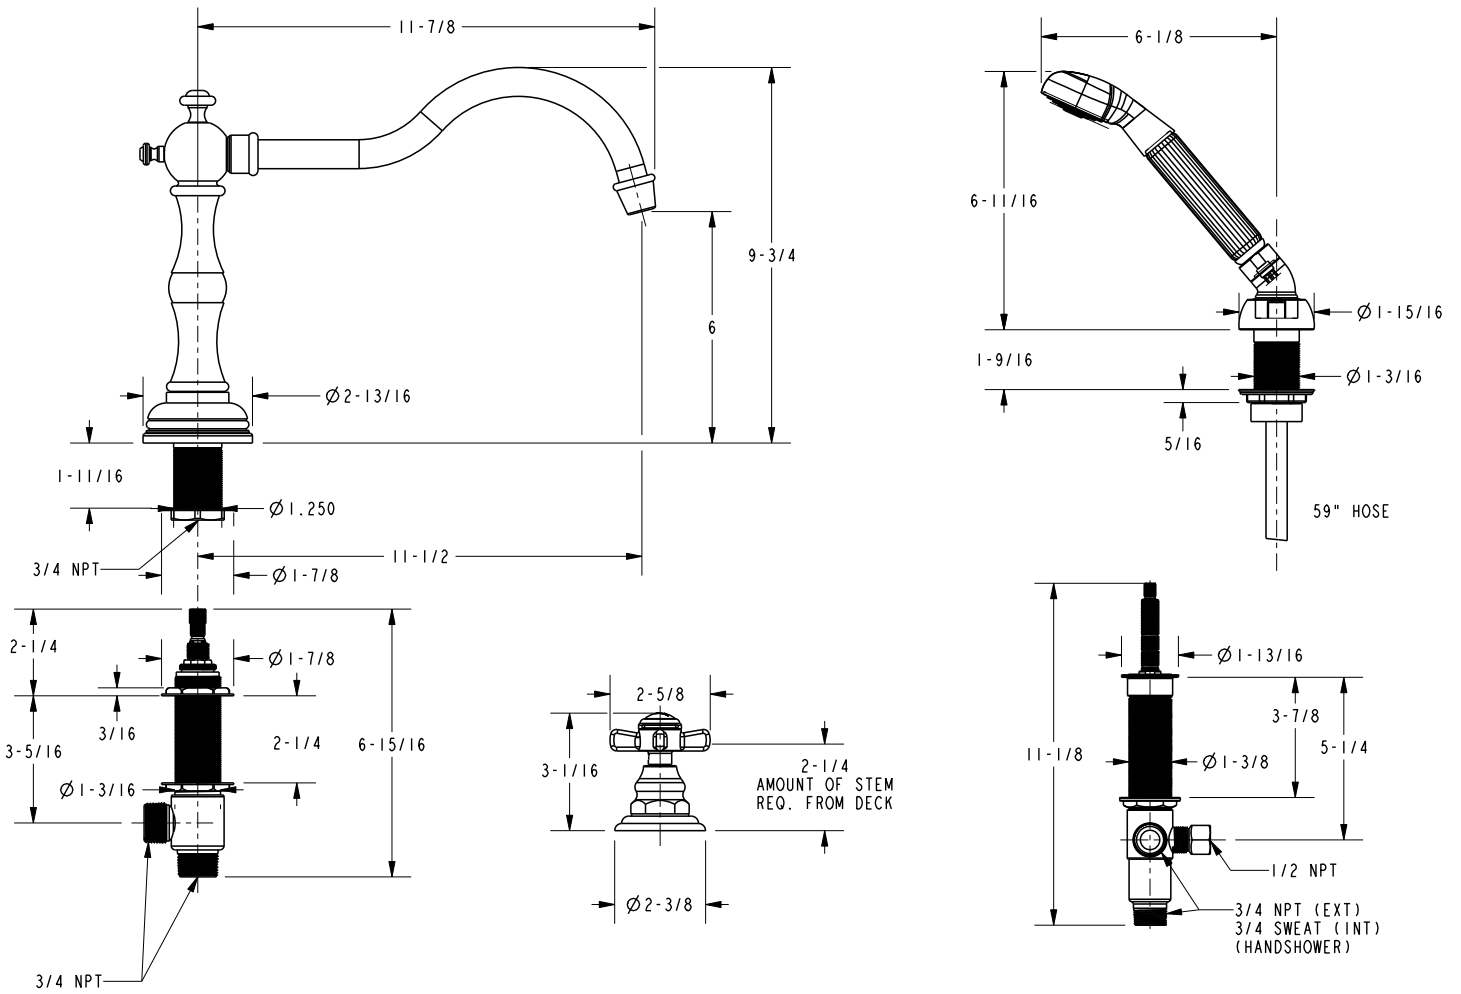

FAIRFIELD

Roman Tub with Handshower Deck Trim

3-1007

Features

- Solid brass construction
- ADA compliant traditional lever handles
- 6" (15.2 cm) spout height at outlet
- 11-9/16" (29.4 cm) spout reach (c-c)
- Intended for use with Newport Brass rough valve kit (Required Accessory) which incorporates the following:
 - Brass valve bodies and quick-connect spout fitting
 - Quarter-turn washerless ceramic disc 3/4" valve cartridges
 - Diverter valve and hoses as needed for handshower

Required Accessory:

Trim, above, and Rough Valve Kit, below, must both be specified.

Application	Roman Tub			Roman Tub with Handshower					
	Hot Valve	Cold Valve	Spout Quick-Connect Fitting	Hot Valve	Cold Valve	Spout Quick-Connect Fitting	Poly-Braided Hose	Handshower Diverter	H/S Flange Hardware
Inlet/Outlet Size	3/4"	3/4"	3/4"	3/4"	3/4"	3/4"	1/2"	3/4" / 1/2"	-
Part Number	<input type="checkbox"/> 1-502			<input type="checkbox"/> 1-503					
Image									

Product Specification:

Add "Color / Finish" suffix to Tub Deck Trim model number, below.

The Roman Tub with Handshower Deck Trim shall be made of solid brass construction. Roman Tub with Handshower Deck Trim shall incorporate ADA compliant traditional lever handles. Product shall incorporate a 6" (15.2 cm) spout height at outlet and a 11-9/16" (29.4 cm) spout reach (c-c). Rough valve kit shall incorporate brass valve bodies with quarter-turn washerless ceramic disc 3/4" valve cartridges, a quick-connect spout fitting and a diverter valve with hoses as needed for handshower. Roman Tub with Handshower Deck Trim shall be Newport Brass Model 3-1007/____ and Newport Brass rough valve kit shall be 1-503.

3-1007

Product Dimensions (units are in inches)

Fairfield Roman Tub with Handshower Deck Trim 3-1007