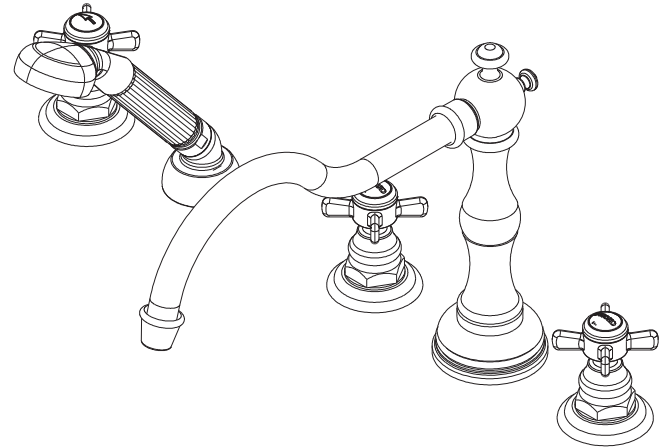

FAIRFIELD

Roman Tub with Handshower Deck Trim

3-1007

Features

- Solid brass construction
- ADA compliant traditional lever handles
- 6" (15.2 cm) spout height at outlet
- 11-9/16" (29.4 cm) spout reach (c-c)
- Intended for use with Newport Brass rough valve kit (Required Accessory) which incorporates the following:
  - Brass valve bodies and quick-connect spout fitting
  - Quarter-turn washerless ceramic disc 3/4" valve cartridges
  - Diverter valve and hoses as needed for handshower

Codes / Standards Compliance

Meets or exceeds the following at date of manufacture:

- ASME A112.18.1/CSA B125.1
- IAPMO/cUPC
- IPC
- ADA
- ICC/ANSI A117.1
- Energy Policy Act of 1992
- EPA Watersense
- All applicable US Federal and State material regulations

Colors / Finishes

- 15: Polished Nickel
- 15S: Satin Nickel
- 26: Polished Chrome
- 10B: Oil Rubbed Bronze
- Other: Refer to the Newport Brass catalog for additional color/finish options.

Specified Model

Model	Description	Colors / Finishes
3-1007	Roman Tub with Handshower Deck Trim	☐ 15 ☐ 15S ☐ 26 ☐ 10B ☐ Other

Required Accessory:

Trim, above, and Rough Valve Kit, below, must both be specified.

Application	Roman Tub			Roman Tub with Handshower					
	Hot Valve	Cold Valve	Spout Quick-Connect Fitting	Hot Valve	Cold Valve	Spout Quick-Connect Fitting	Poly-Braided Hose	Handshower Diverter	H/S Flange Hardware
Inlet/Outlet Size	3/4"	3/4"	3/4"	3/4"	3/4"	3/4"	1/2"	3/4" / 1/2"	-
Part Number	☐ 1-502			☐ 1-503					
Image									

Product Specification:

Add "Color / Finish" suffix to Tub Deck Trim model number, below.

The Roman Tub with Handshower Deck Trim shall be made of solid brass construction. Roman Tub with Handshower Deck Trim shall incorporate ADA compliant traditional lever handles. Product shall incorporate a 6" (15.2 cm) spout height at outlet and a 11-9/16" (29.4 cm) spout reach (c-c). Rough valve kit shall incorporate brass valve bodies with quarter-turn washerless ceramic disc 3/4" valve cartridges, a quick-connect spout fitting and a diverter valve with hoses as needed for handshower. Roman Tub with Handshower Deck Trim shall be Newport Brass Model 3-1007/____ and Newport Brass rough valve kit shall be 1-503.