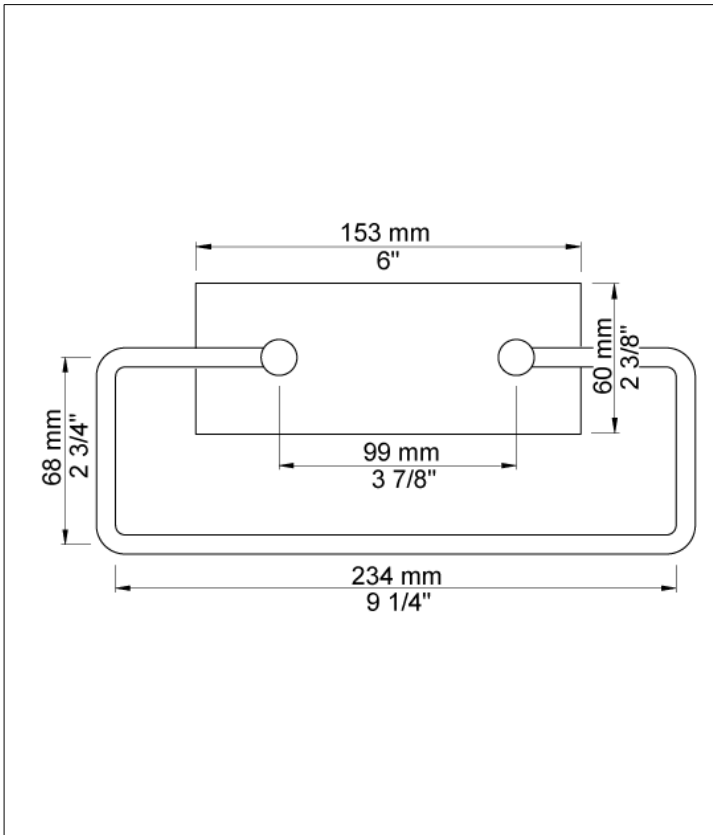

Date:

Client:

Project:

VOLA product: T15

**T15**

Towel holder.

**Available in colours**

- Color 02, Grey
- Color 04, Light blue
- Color 05, Orange
- Color 06, Light green
- Color 08, Yellow
- Color 09, Dark grey
- Color 12, Mocca
- Color 14, Bright red
- Color 15, Dark blue
- Color 16, Polished chrome
- Color 17, Gloss black
- Color 18, White
- Color 19, Natural brass
- Color 20, Brushed chrome
- Color 21, Carmine red
- Color 25, Pink
- Color 27, Matt black
- Color 40, Brushed stainless steel