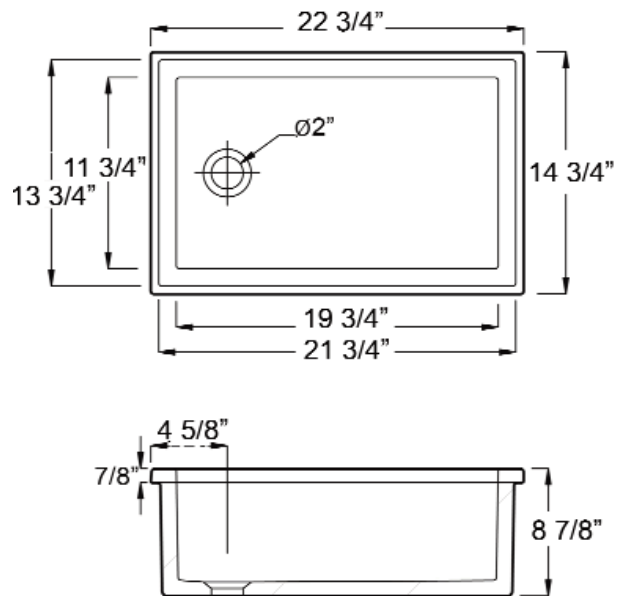

# UTILITY SINK

Cat. No.  
LS585

W: 22 3/4"  
D: 14 3/4"  
H: 8 7/8"

## Features:

- ▶ Made of Fine Fire Clay for Durability
- ▶ Glazed inside and out on all sides
- ▶ Commercial Grade
- ▶ Can be used as Undercounter or Drop-In
- ▶ Use UMSPT supports for undercounter installation
- ▶ Use with any 2" drain or basket strainer

## Interior Dimensions:

Basin interior: 19 3/4" x 11 3/4"  
Basin depth: 7 3/4"

Dimensions of fixture are nominal and may vary within the range of tolerances established by ANSI Standard A112.19.2. Dimensions and specifications subject to change without notice.