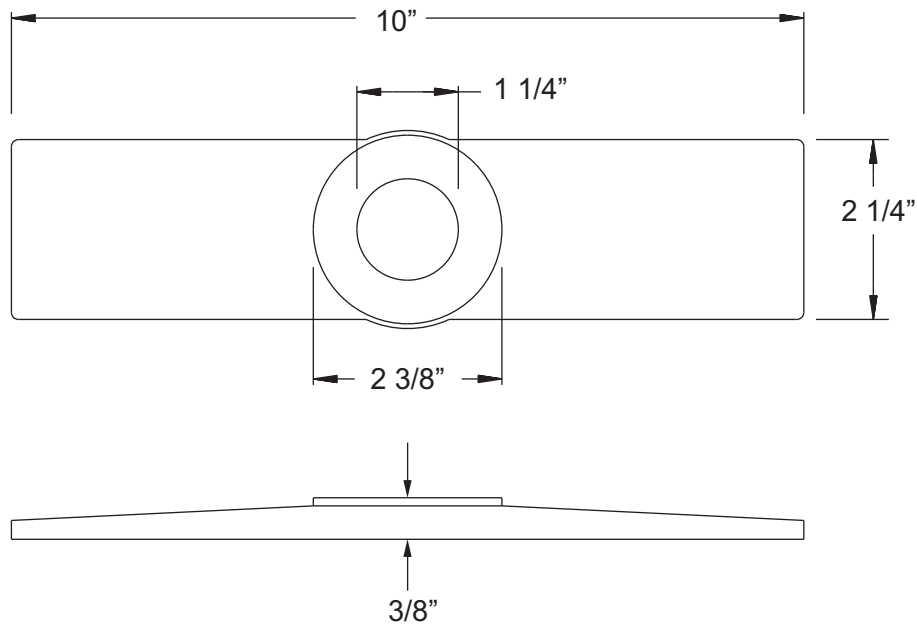

41180 Raintree Court  
Murrieta, CA 92562  
1-888-304-0660  
www.waterstoneco.com

ITEM NO: **3784**

STYLE: **CONTEMPORARY**

INTENDED USE:  
ESCUTCHEON PLATE / BASE PLATE

CUSTOMER NAME:

JOB NO:

DIMENSIONS MAY VARY AND ARE SUBJECT TO CHANGE. NO RESPONSIBILITY IS ASSUMED FOR USE OF SUPERCEDED OR VOIDED DATA

### Technical Specifications

- Made from 3/8" thick solid brass or stainless steel plate.
- O-ring seals included.
- Works with all Waterstone full size kitchen faucets.
- Machine tapered top won't pool water.