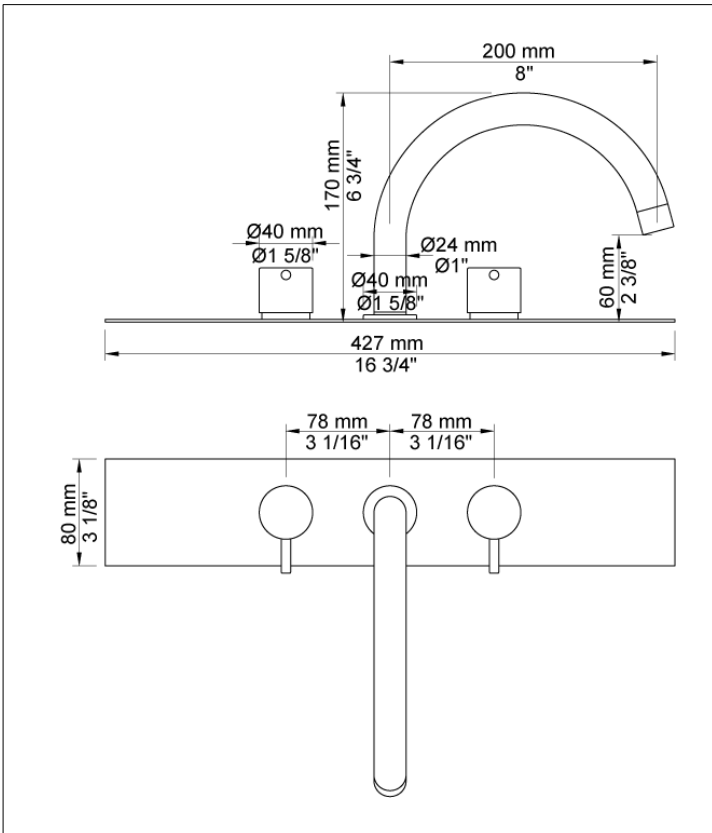

Date: \_\_\_\_\_

Client: \_\_\_\_\_

Project: \_\_\_\_\_

VOLA product: BK8

**BK8**

Two-handle mixer with swivel spout for bath filling.  
 Complete with adjustable bracket and water collection box.  
 BK8 UP = Plumbed part, fixing bracket and water collection box.  
 BK8 AP = Trim parts.

**Flow**

	Bar:	1,0	2,0	3,0	4,0	5,0
090E	(l/min)	14,4	20,4	25,0	28,9	30,0

**Available in colours**

- Color 02, Grey
- Color 04, Light blue
- Color 05, Orange
- Color 06, Light green
- Color 08, Yellow
- Color 09, Dark grey
- Color 12, Mocca
- Color 14, Bright red
- Color 15, Dark blue
- Color 16, Polished chrome
- Color 17, Gloss black
- Color 18, White
- Color 19, Natural brass
- Color 20, Brushed chrome
- Color 21, Carmine red
- Color 25, Pink
- Color 27, Matt black
- Color 40, Brushed stainless steel