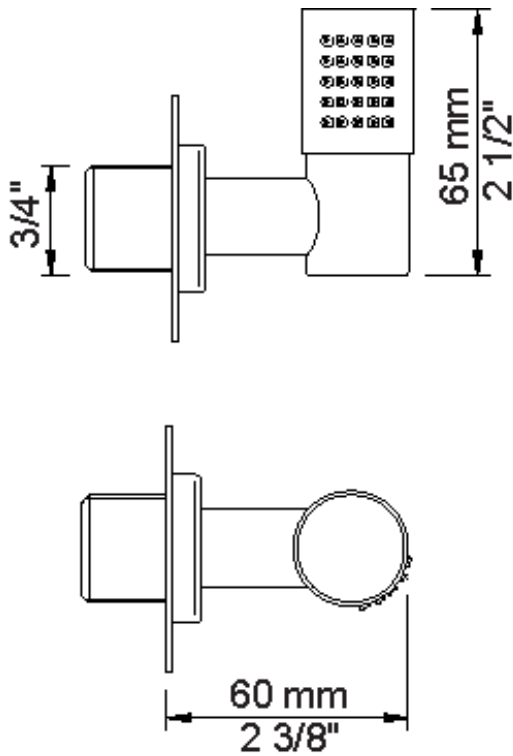

Date:

Client:

Project:

VOLA product: 080K

080K

45 mm head shower, body spray.
60 mm cover flange included.

Flow

	Bar:	1,0	2,0	3,0	4,0	5,0
080K	(l/min)	8,1	11,4	14,0	16,2	18,1