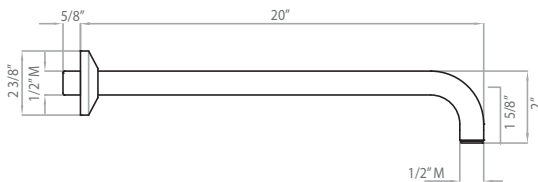

ROHL

Authentic Luxury for Kitchen and Bath®

www.rohlhome.com

Shower Arm

ROHL Shower Collection

1120/12 (12" Shower Arm)

1120 (20" Shower Arm)

FEATURES

- 1120/12: 12" Shower arm
- 1120: 20" Shower arm
- Solid brass construction
- Adjustable wall flange
- 1/2" male inlet, 1/2" male outlet

COLORS/FINISHES

- Polished Chrome
- Polished Nickel
- Satin Nickel
- Tuscan Brass

WARRANTY

- Two years on manufacturer defects*

*No Warranty on Tuscan Brass Finish

1120

1120/12