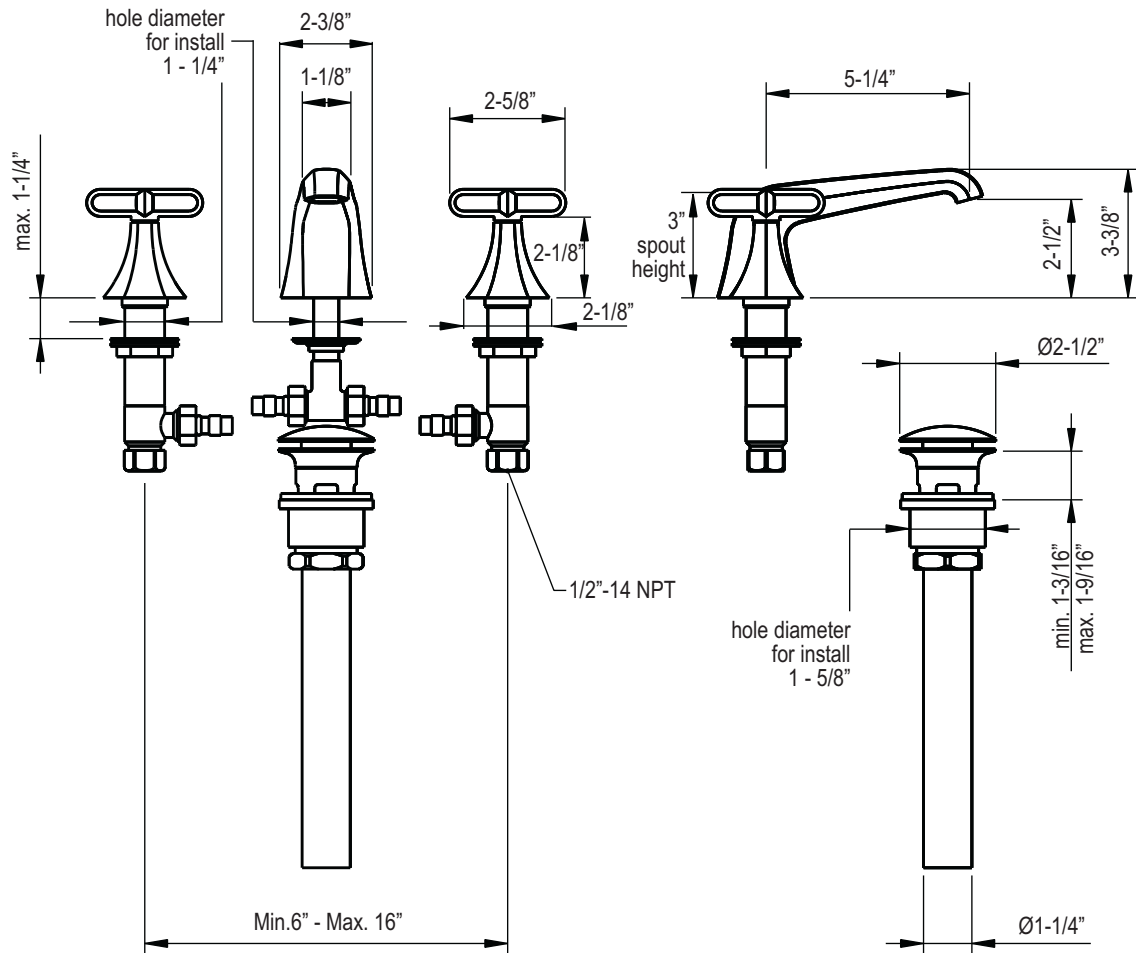

Hexa

Widespread lavatory

dimensions inches

www.cifial.pt | cifial@cifial.pt
cifial@cifial.es
www.cifial.co.uk | sales@cifial.co.uk
www.cifialusa.com
www.cifial.pl | cifial@cifial.pl

Cartridge # 5711505 - Cold
5711501 - Hot

technical specifications
 note: xxx represent different finishes

code: 201 110 xxx
 202 110 xxx

www.cifial.pt | cifial@cifial.pt
 cifial@cifial.es
 www.cifial.co.uk | sales@cifial.co.uk
 www.cifialusa.com
 www.cifial.pl | cifial@cifial.pl