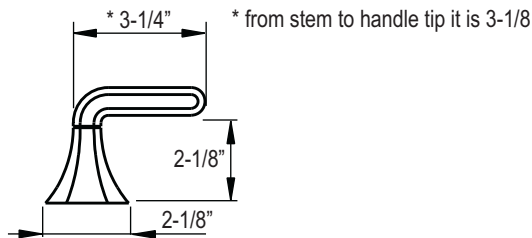

Hexa

Widespread lavatory

dimensions inches

www.cifial.pt | cifial@cifial.pt
cifial@cifial.es
www.cifial.co.uk | sales@cifial.co.uk
www.cifialusa.com
www.cifial.pl | cifial@cifial.pl

Cartridge # 5711505 - Cold
5711501 - Hot