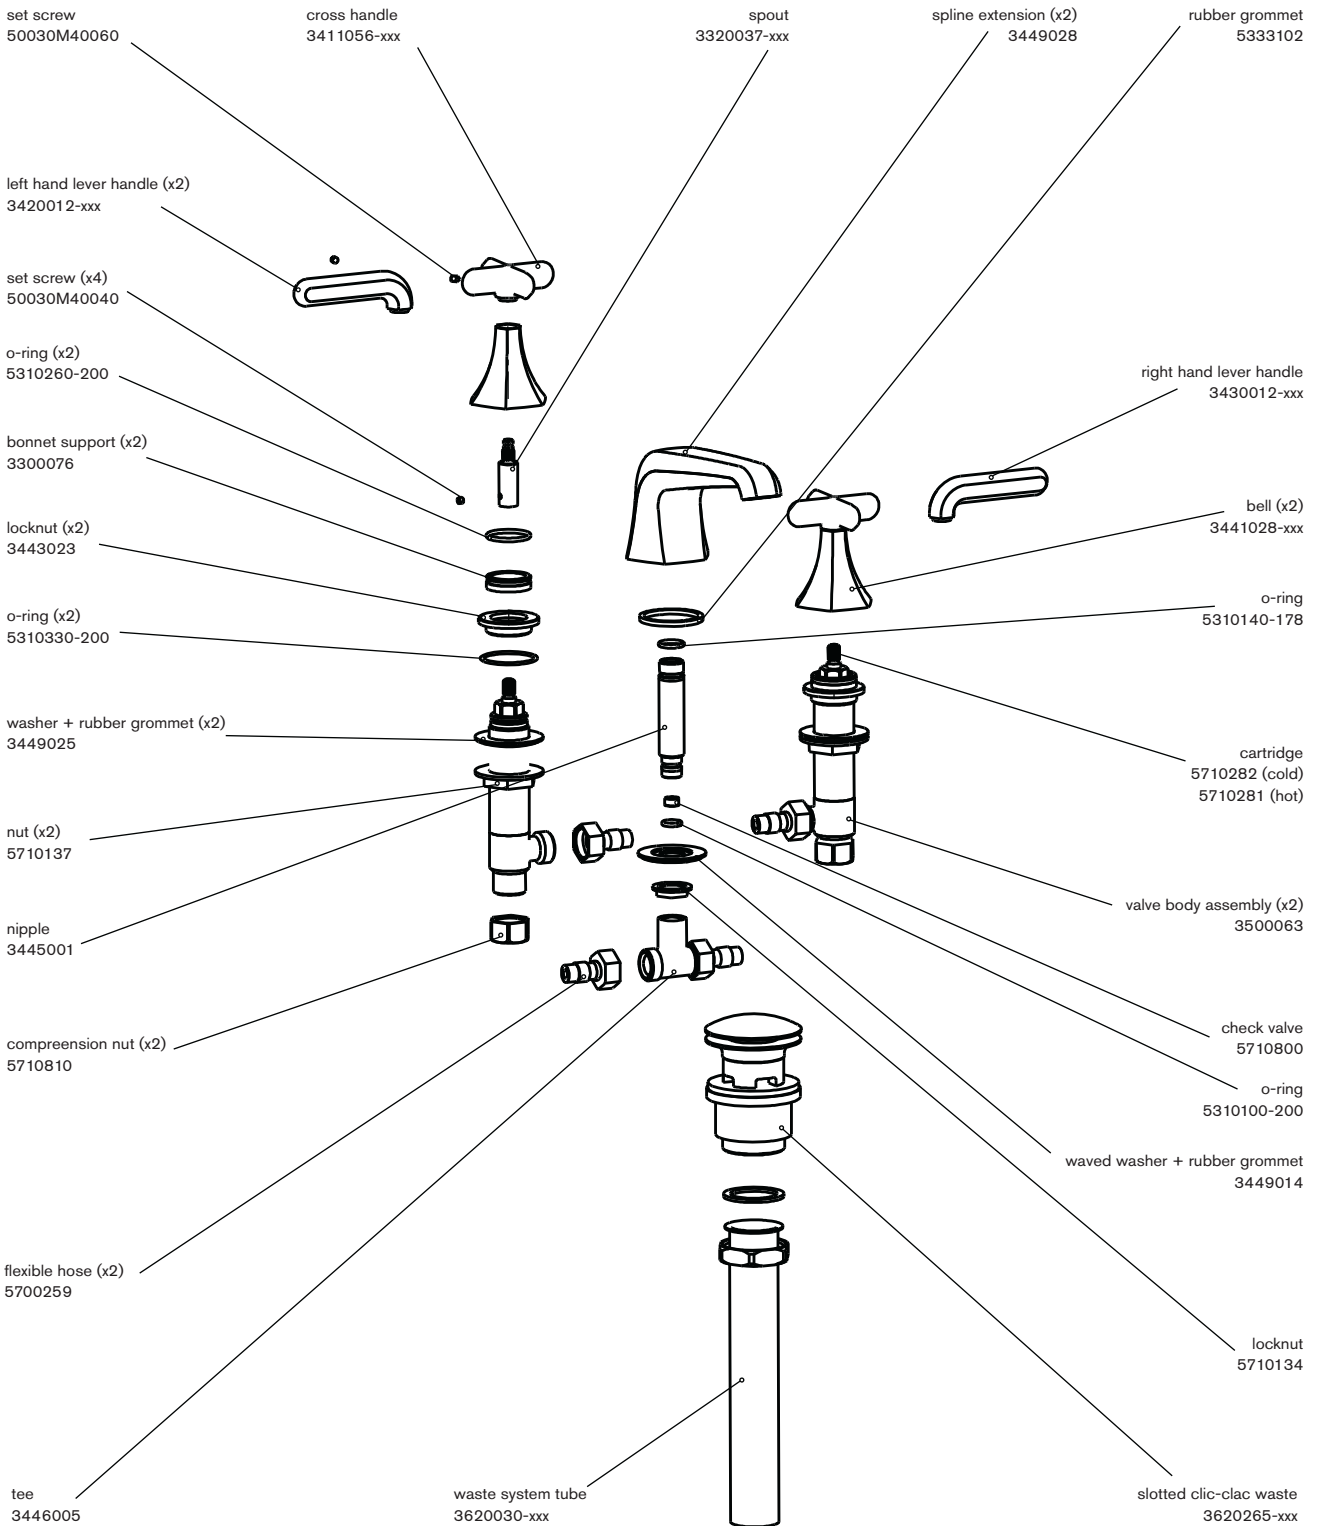

technical specifications
note: xxx represent different finishes

code: 201 110 xxx
202 110 xxx