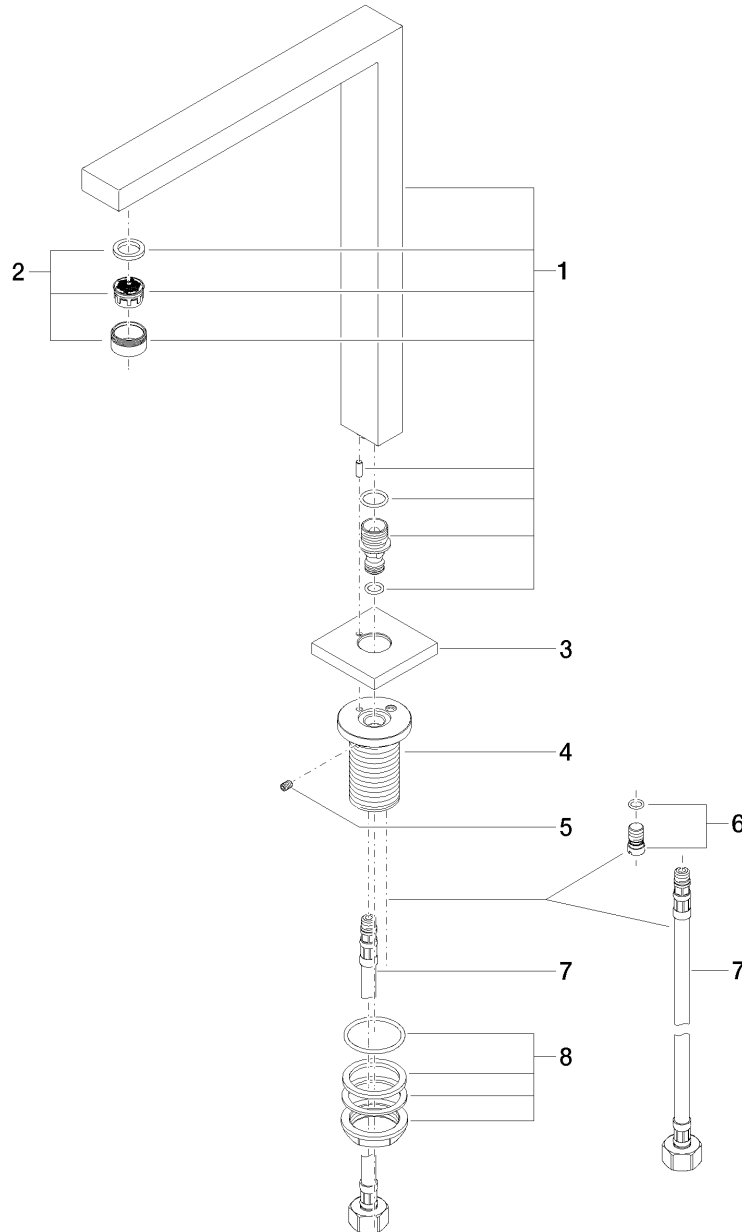

Product specifications

- **9 1/4" projection**
- M 24 x 1 aerator – male thread
- Total height 13 5/8"
- Height to aerator/spout outlet 12 5/8"
- 1 3/8" hole diameter
- 2x M 10 x 1 screw-in high pressure hose
- Water flow rate limited to max. 1.5 gpm
- low lead compliant
- Flange 2 3/8 x 2 3/8"
- 1x M 10 plug

Surfaces

- | | |
|-----------------|-----------------|
| • chrome | 13712980-000010 |
| • chrome | 13712980-000010 |
| • matt platinum | 13712980-060010 |
| • matt platinum | 13712980-060010 |

Exploded assembly drawing

Order quantity

No.	Article number	Name	Installation quantity
1	90110618807ff	spout	1
2	90230102904ff	aerator	1
3	092768002ff	rosette	1
4	0930011021090	sleeve	1
5	09311103690	pin	1
6	0431200461092	set	1
7	0430040190090	hose	2
8	0423100440090	fixing set	1