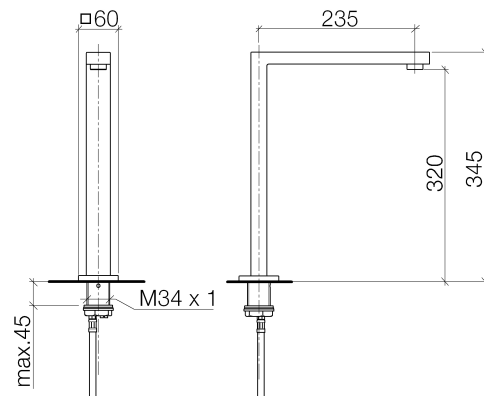

Product specifications

- **9 1/4" projection**
- M 24 x 1 aerator – male thread
- Total height 13 5/8"
- Height to aerator/spout outlet 12 5/8"
- 1 3/8" hole diameter
- 2x M 10 x 1 screw-in high pressure hose
- Water flow rate limited to max. 1.5 gpm
- low lead compliant
- Flange 2 3/8 x 2 3/8"
- 1x M 10 plug

Surfaces

- | | |
|-----------------|-----------------|
| • chrome | 13712980-000010 |
| • chrome | 13712980-000010 |
| • matt platinum | 13712980-060010 |
| • matt platinum | 13712980-060010 |

Exploded assembly drawing

Order quantity

No.	Article number	Name	Installation quantity
1	90110618807ff	spout	1
2	90230102904ff	aerator	1
3	092768002ff	rosette	1
4	0930011021090	sleeve	1
5	09311103690	pin	1
6	0431200461092	set	1
7	0430040190090	hose	2
8	0423100440090	fixing set	1