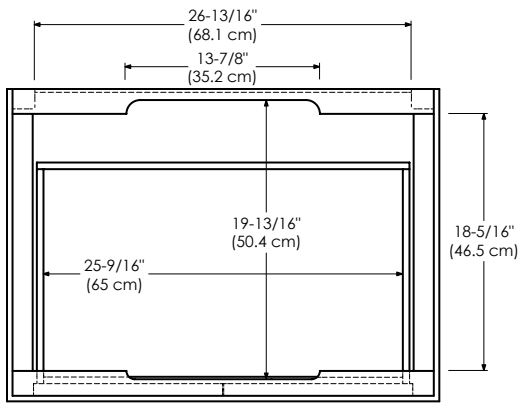

- Soft Close Wood doors
- Soft Close and Full Extension drawers with Dovetail Construction
- Under mount glides
- 36-1/2" Convenient Height cabinet
- Matching Finish throughout the Interior
- Extend Design with Optional 12" Drawer Bridge
- Optional Drawer Organizer
- Matching Mirror and Medicine Cabinet

TOP VIEW

FRONT VIEW

SIDE VIEW