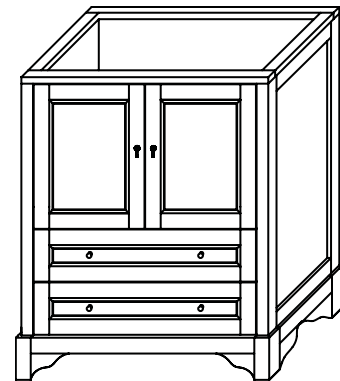

- Soft Close Wood doors
- Soft Close and Full Extension drawers with Dovetail Construction
- Under mount glides
- 36-1/2" Convenient Height cabinet
- Matching Finish throughout the Interior
- Extend Design with Optional 12" Drawer Bridge
- Optional Drawer Organizer
- Matching Mirror and Medicine Cabinet

TOP VIEW

FRONT VIEW

SIDE VIEW