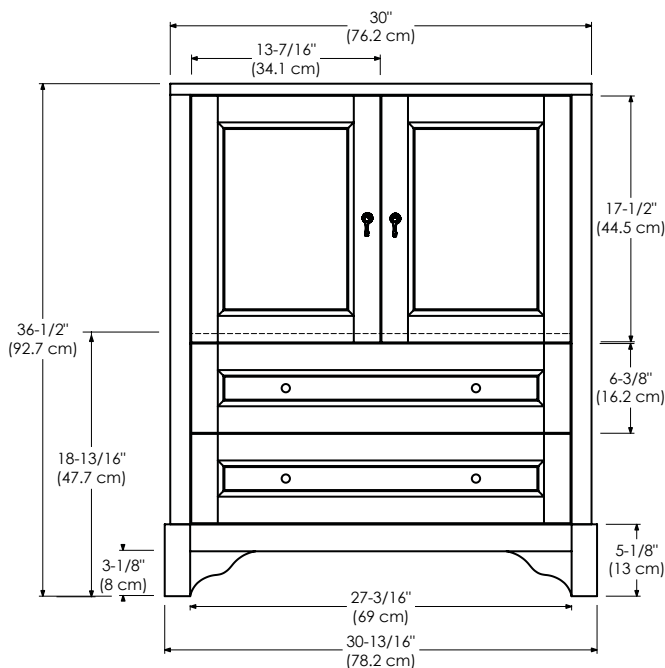

- Soft Close Wood doors
- Soft Close and Full Extension drawers with Dovetail Construction
- Under mount glides
- 36-1/2" Convenient Height cabinet
- Matching Finish throughout the Interior
- Extend Design with Optional 12" Drawer Bridge
- Optional Drawer Organizer
- Matching Mirror and Medicine Cabinet

TOP VIEW

FRONT VIEW

SIDE VIEW