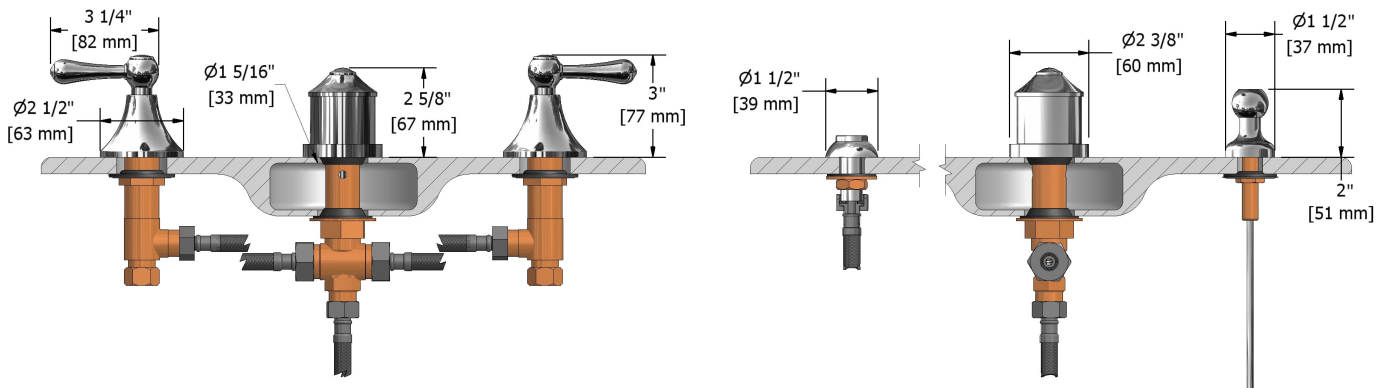

4-piece bidet faucet with integrated vaccum breaker
FI09LXX

Specifications

Descriptions

- 1/2" inlet male NPT
- Pop-up drain
- Ceramic cartridge
- Jet
- Integrated vaccum breaker

Available colors

- C : Chrome
- BN : Brushed nickel (PVD)

Cartridges

- Cold: #401-080 - Hot: #401-079

Certifications

- CSA B125.1
- ASME A112.18.1
- CMR248 Approval

Sizes, models and finishes may differ from those presented.

Warranty

The Riobel inc. product carries a limited LIFETIME warranty on the finish Chrome, Gold (PVD), Brushed nickel (PVD), Night brushed (PVD), Polished nickel (PVD) and all working parts and is guaranteed from the initial date of purchase against all manufacturing defects. Other finished 1 year.