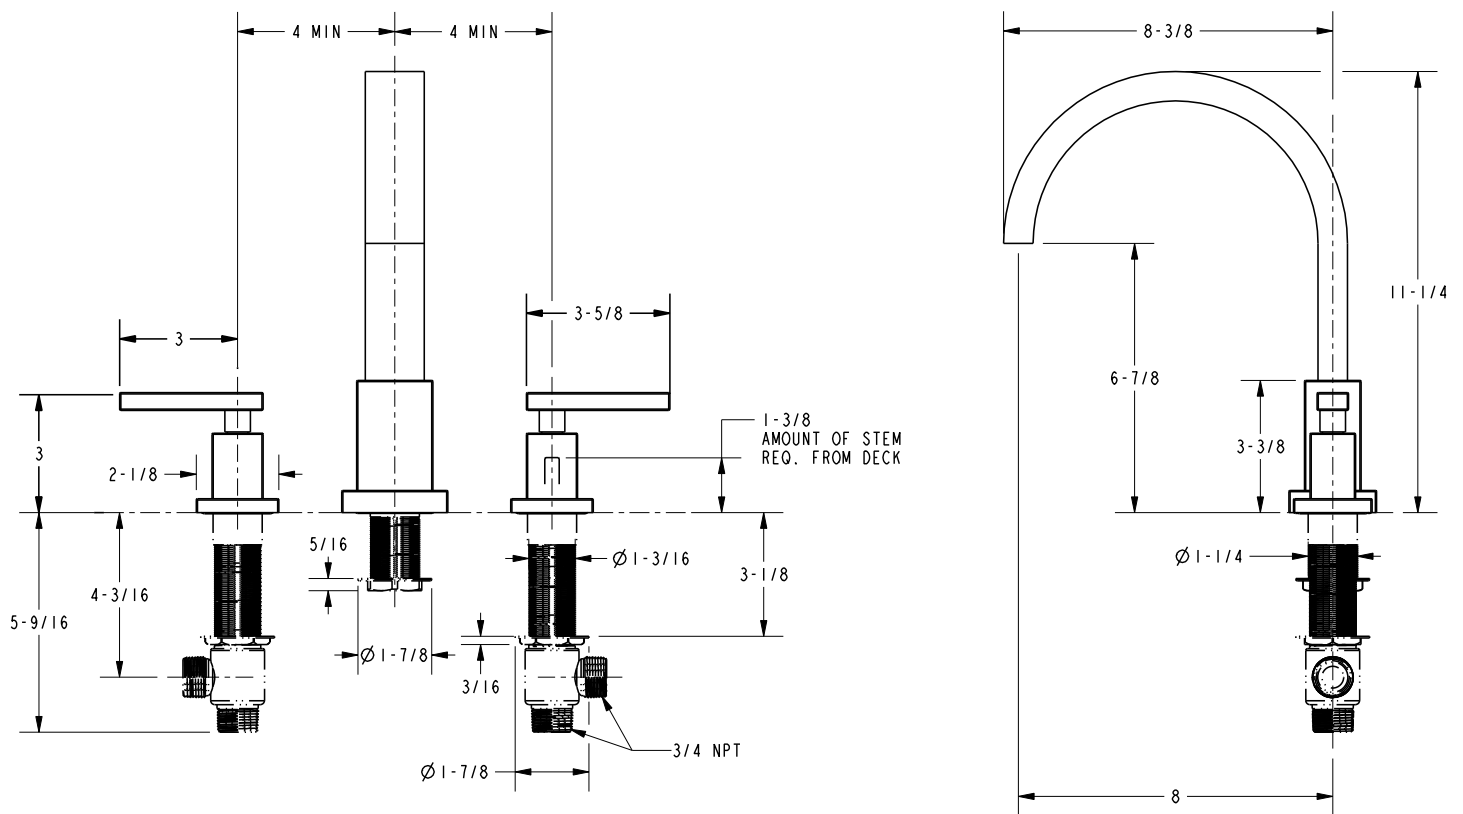

Roman Tub Deck Trim

3-2046

Features

- Solid brass construction
- ADA compliant contemporary lever handles
- 6-7/8" (17.5 cm) spout height at outlet
- 8" (20.3 cm) spout reach (c-c)
- Intended for use with Newport Brass rough valve kit (Required Accessory) which incorporates the following:
 - Brass valve bodies and quick-connect spout fitting
 - Quarter-turn washerless ceramic disc 3/4" valve cartridges

Required Accessory:

Trim, above, and Rough Valve Kit, below, must both be specified.

Application	Roman Tub			Roman Tub with Handshower					
	Hot Valve	Cold Valve	Spout Quick-Connect Fitting	Hot Valve	Cold Valve	Spout Quick-Connect Fitting	Poly-Braided Hose	Handshower Diverter	H/S Flange Hardware
Inlet/Outlet Size	3/4"	3/4"	3/4"	3/4"	3/4"	3/4"	1/2"	1/2" / 3/4"	-
Part Number	<input type="checkbox"/> 1-665			<input type="checkbox"/> 1-666					
Image									

Product Specification:

Add "Color / Finish" suffix to Tub Deck Trim model number, below.

The Roman Tub Deck Trim shall be made of solid brass construction. Roman Tub Deck Trim shall incorporate ADA compliant contemporary lever handles. Product shall incorporate a 6-7/8" (17.5 cm) spout height at outlet and a 8" (20.3 cm) spout reach (c-c). Rough valve kit shall incorporate brass valve bodies with quarter-turn washerless ceramic disc 3/4" valve cartridges and a quick-connect spout fitting. Roman Tub Deck Trim shall be Newport Brass Model 3-2046/____ and Newport Brass rough valve kit shall be 1-665.

3-2046

Product Dimensions (units are in inches)

Secant Roman Tub Deck Trim 3-2046