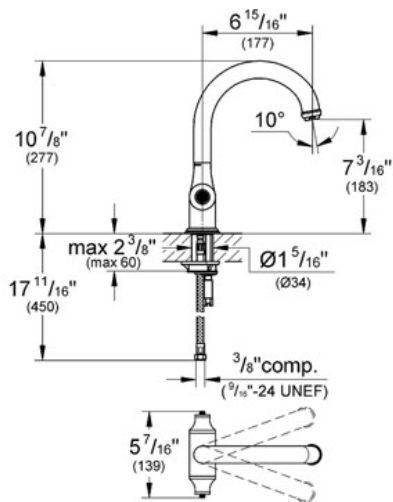

BRIDGEFORD  
Single Hole Kitchen Mixer  
MODEL # 31055

Pure Freude an Wasser

GROHE America, Inc | 200 North Gary Avenue, Suite G, Roselle, IL 60172  
Phone: +1 (800) 444-7643 | Fax: +1 (800) 225-2778 | us-customerservice@grohe.com

**Product Description:**  
Single Hole Kitchen Mixer

**Standard Specification:**

- GROHE SilkMove®
- GROHE StarLight® finish
- 10 7/8" Faucet Height
- 6 15/16" Swivel spout reach
- 7 3/16" Aerator height
- Solid brass body
- CALGreen compliant
- Less Handles – order handles (18 244 / 18 733) (sold separately)
- Max Flow Rate 1.75 gpm (6.6 L/min)

**Applicable Codes & Standards:**

- Energy Policy Act of 1992
- NSF 61
- ASME A112.18.1/CSA B125.1
- US Federal and State material regulations

**Color:**

- 31055 000 chrome
- 31055 EN0 Brushed Nickel
- 31055 ZB0 Oil Rubbed Bronze