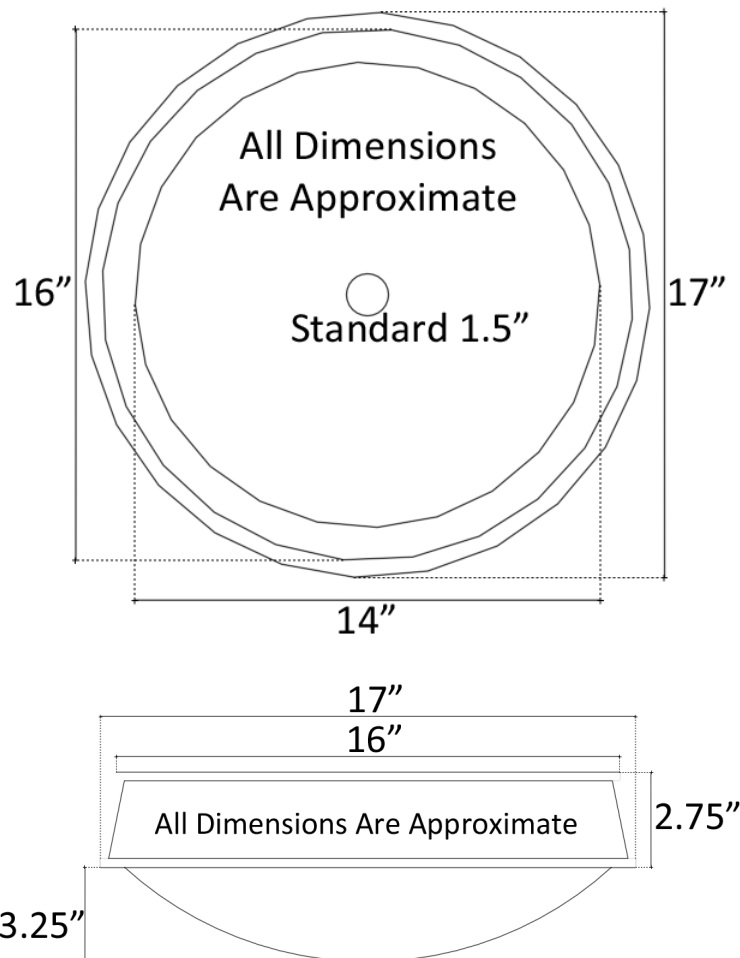

Description:

- Semi Recessed Vessel Mount
- Cast Bronze

Available Finishes:

AB	Antique Bronze - Finished with a Black/Brown patina and coated with a paste wax - Has a living finish
WB	White Bronze - Not Plated in Nickel but has appearance of Brushed/ Satin Nickel
PW	Pewter

Available Drains:

D004	Grid Strainer
D005	Lift and Turn
D006	Pop-up w/ horizontal lift rod
D101 - D604	Decorative Drain

DIMENSIONS WILL VARY. DO NOT use this sheet as a guide for countertop cuts.