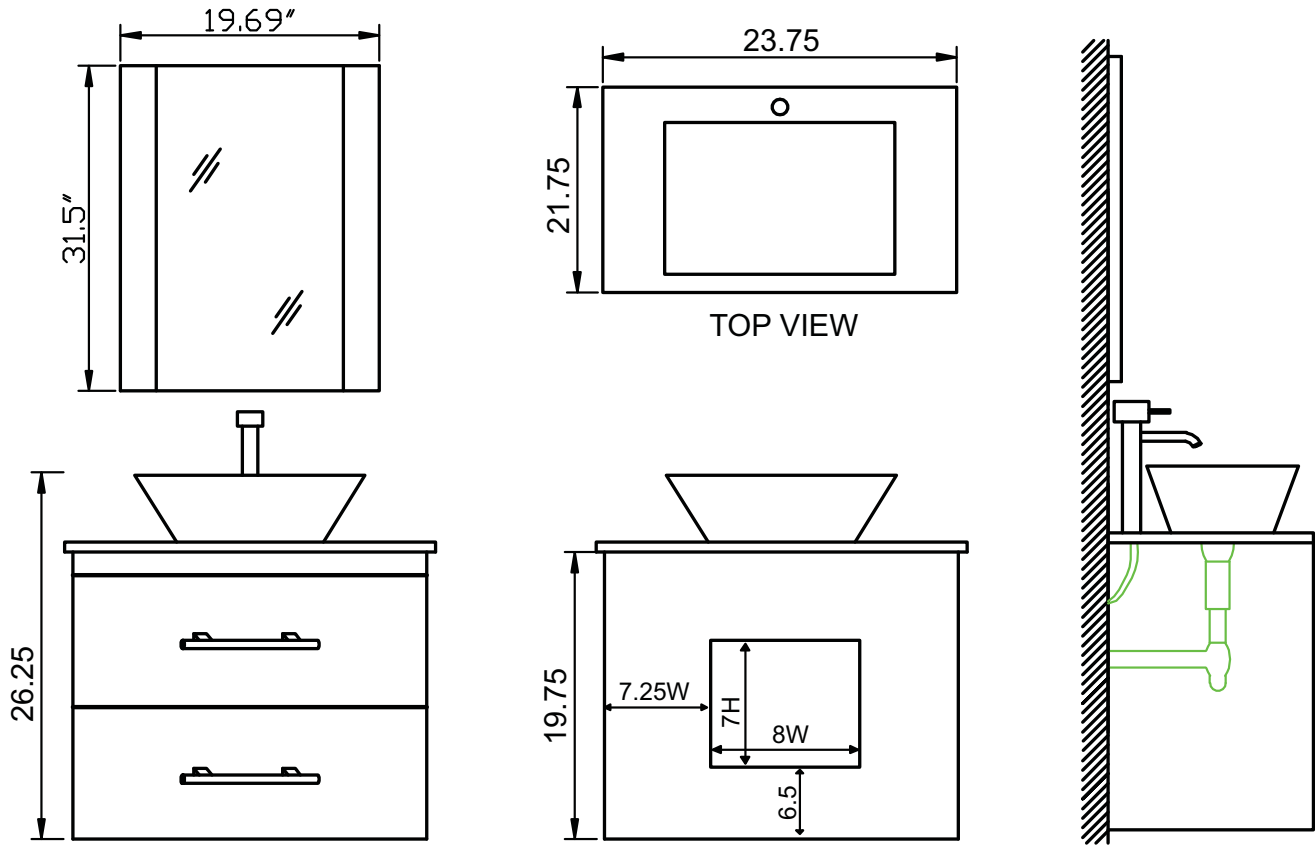

DEC071C-G Portland 24" Single Sink - Wall Mount Vanity Set (Faucet not included)

**Design Element™**  
Bath Furniture

## The Portland Collection

The Portland 24" Vanity set is elegantly constructed of solid oak wood. The designer square ceramic sink and tempered aqua glass counter top bring a contemporary and elegant look to any bathroom. The sink is installed with a chrome finished pop up drain designed for easy one touch draining. The two vanity drawers run the width of the unit and are adorned with satin nickel hardware. A single mirror with espresso framed accents is included. The Portland Collection Bathroom Vanity is designed as a center piece to awe-inspire the eye without sacrificing quality, functionality or durability.

# Portland 24" Single Sink - Wall Mount Vanity Set

## DEC071C-G Product Features

- Solid Hardwood Construction
- Espresso Finish
- Tempered Glass Countertop
- Square Designer Ceramic Sinks
- Matching Mirror with Espresso Accents
- Chrome Pop-Up Drain
- Two Functional Pull-Out Drawers
- Satin Nickel Finish Hardware
- Specs: 23.75"W x 21.75"D x 26.25"H