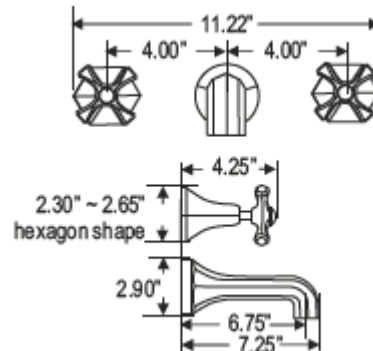

OSBORN

Wall mount Lavatory Set with 7.25" Spout
OS14
Handles/Escutcheon: H36E40

NSF/ANSI 61
ASME A112.18.1/CSA
B125. 1-11

Codes and Standards

- NSF/ANSI 61
- ASME A112.18.1/CSA B125. 1-11
- IAPMO US AND CANADA

Features and Benefits

- Brass Construction
- Flexible Connections
- 1/4 Turn Ceramic Disc Cartridges
- Includes 1/4" No overflow grid Drain